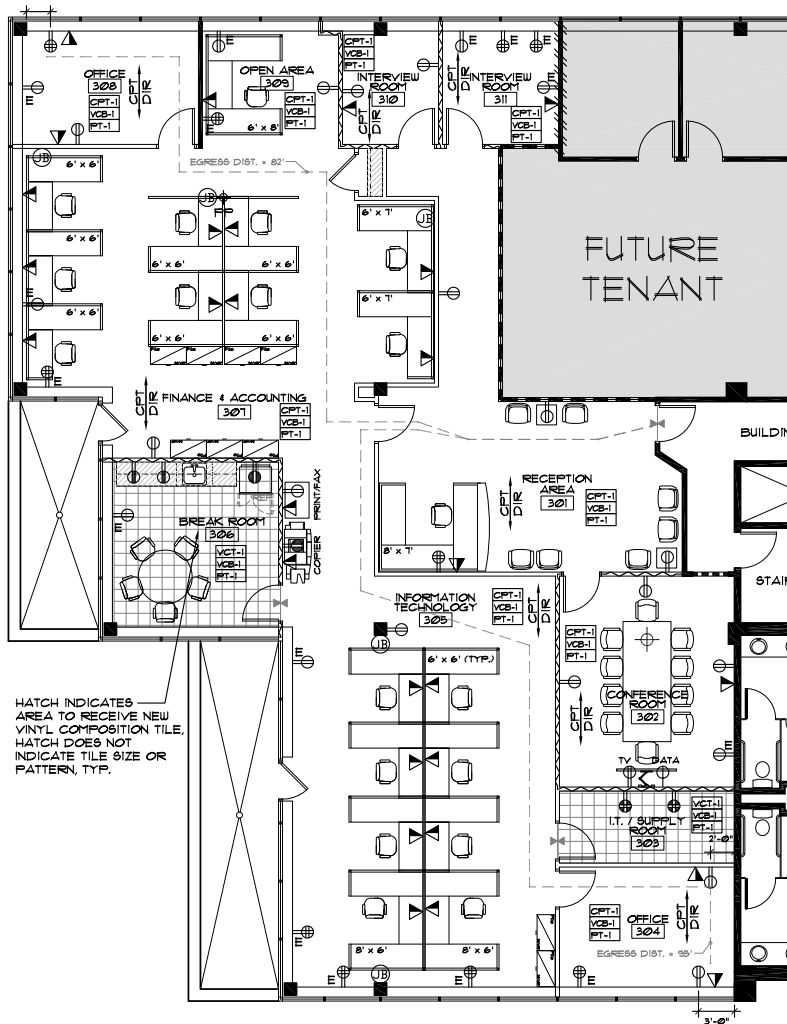

250,000 SF
 CLASS A OFFICE CAMPUS
 IN WAYNE, PA

BAY COLONY

NEWMARK

565 EAST SWEDESFORD ROAD | SUITE 320 | 4,152 SF

NEWMARK
 880 East Swedesford Road, Suite 100
 Wayne, PA 19087
 610-265-0600 | nrmk.com

PATRICK NOWLAN
 Managing Director
 610-755-6965
pnowlan@ngkf.com