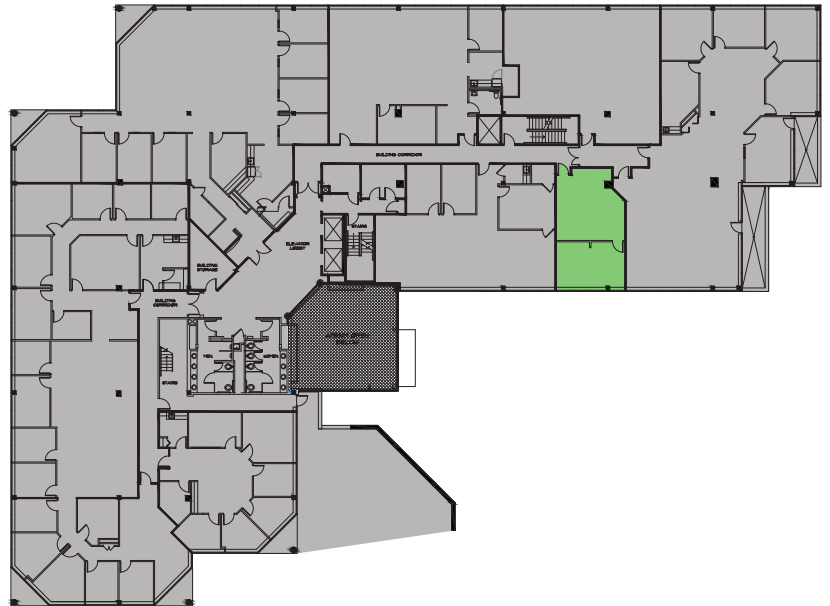

250,000 SF
CLASS A OFFICE CAMPUS
IN WAYNE, PA

BAY COLONY

NEWMARK

565 EAST SWEDESFORD ROAD | SUITE 209 | 840 SF

NEWMARK
880 East Swedesford Road, Suite 100
Wayne, PA 19087
610-265-0600 | nmrk.com

PATRICK NOWLAN
Managing Director
610-755-6965
pnowlan@ngkf.com