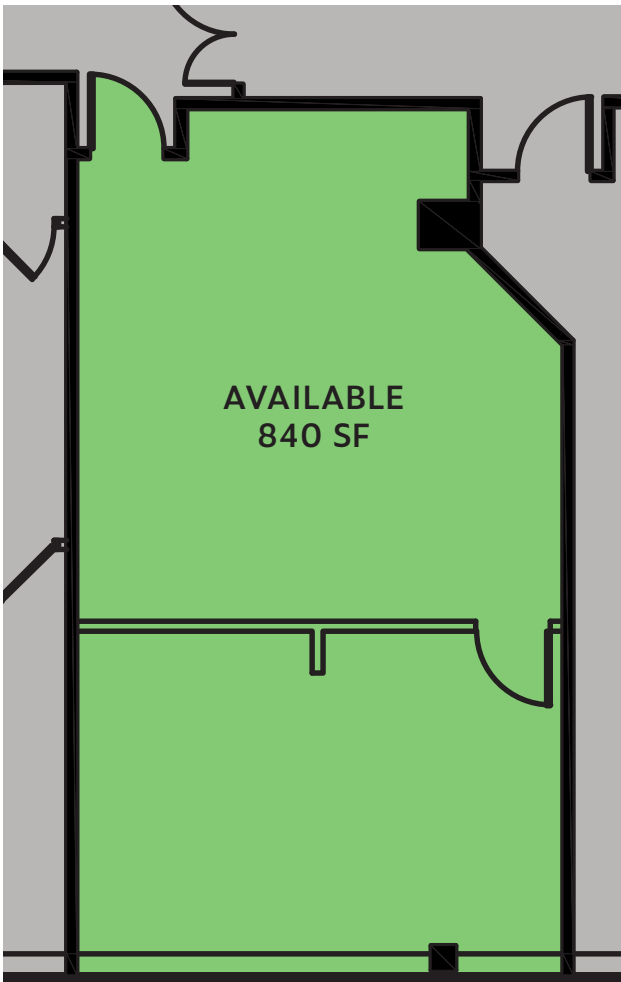

250,000 SF
CLASS A OFFICE CAMPUS
IN WAYNE, PA

BAY COLONY

NEWMARK

565 EAST SWEDESFORD ROAD | SUITE 209 | 840 SF

NEWMARK
880 East Swedesford Road, Suite 100
Wayne, PA 19087
610-265-0600 | nmrk.com

PATRICK NOWLAN
Managing Director
610-755-6965
pnowlan@ngkf.com