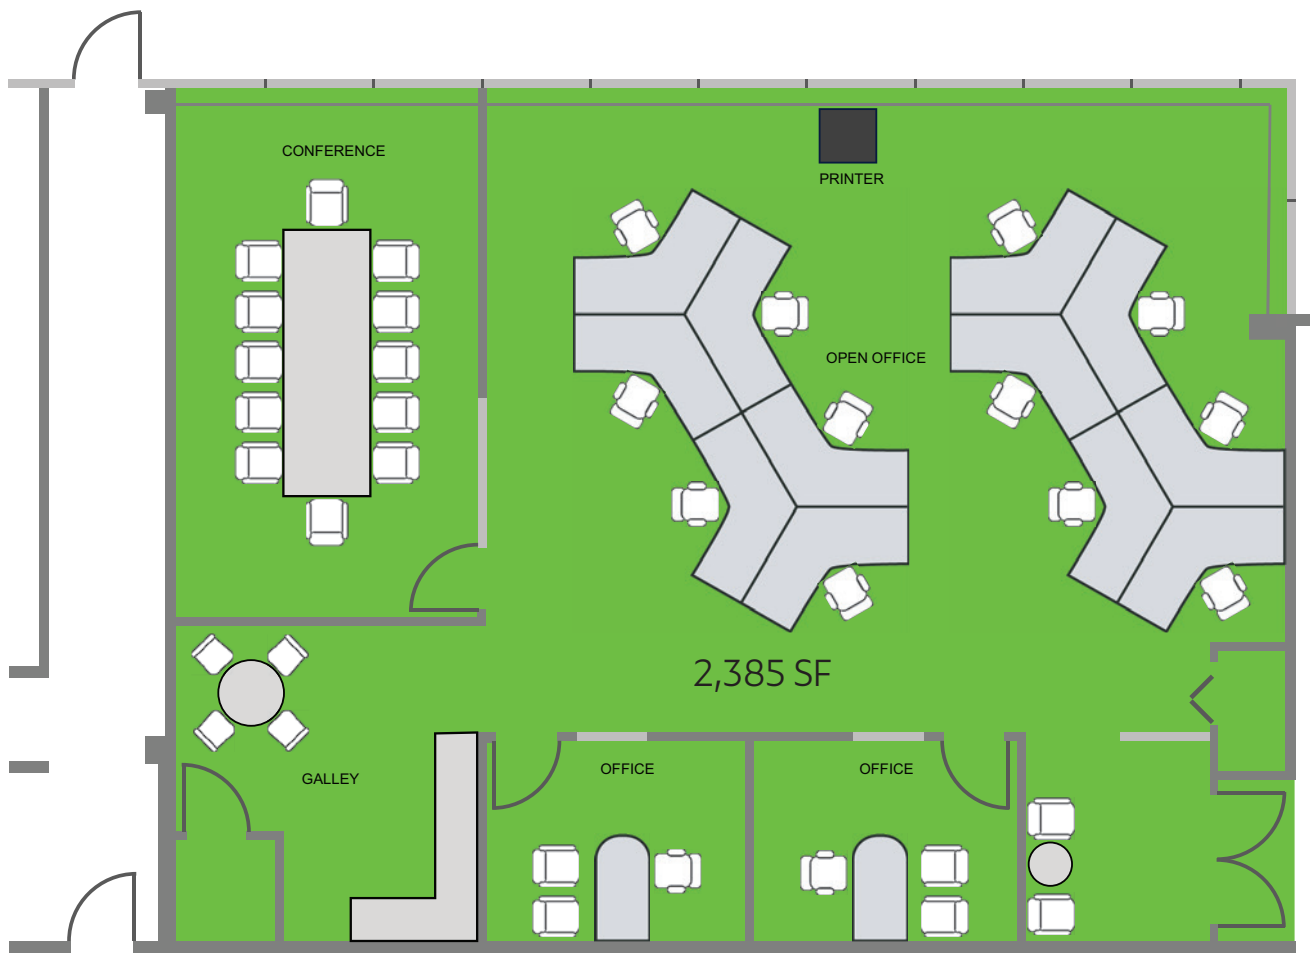

BAY COLONY

250,000 SF

CLASS A OFFICE CAMPUS
IN WAYNE, PA

NEWMARK

575 EAST SWEDESFORD ROAD | 1ST FLOOR | 2,385 SF

NEWMARK

610 Freedom Business Center Drive
Suite 310
King of Prussia, PA 19406
t 610-265-0600 | nmrk.com