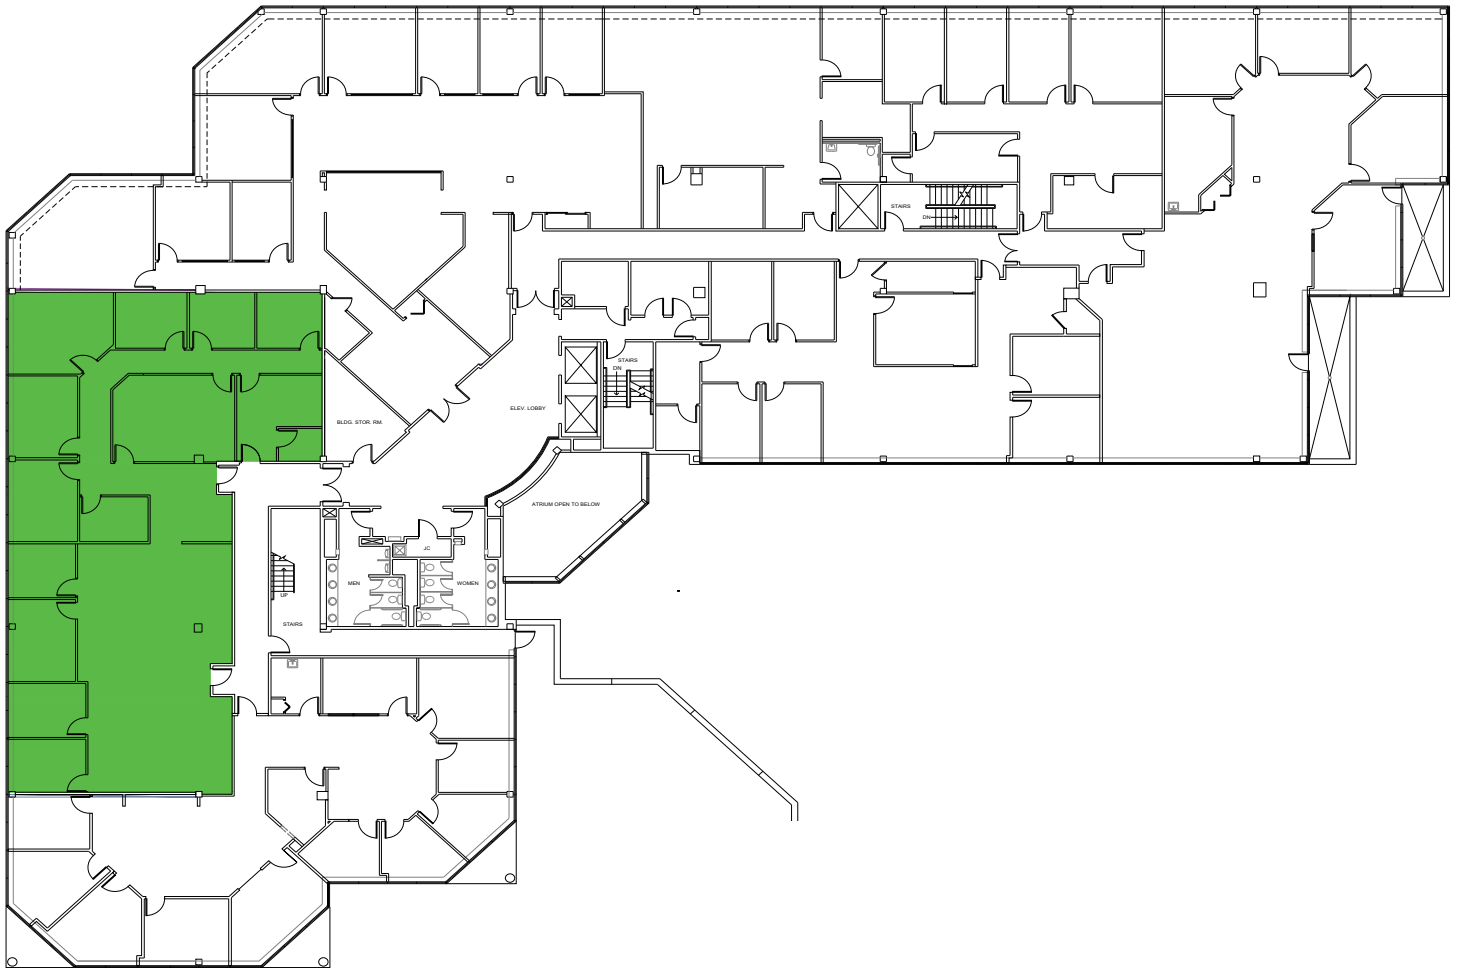

250,000 SF
CLASS A OFFICE CAMPUS
IN WAYNE, PA

BAY COLONY

NEWMARK

565 EAST SWEDES FORD ROAD | SUITE 220 | 4,409 SF

NEWMARK

610 Freedom Business Center Drive
Suite 310
King of Prussia, PA 19406
t 610-265-0600 | nmrk.com