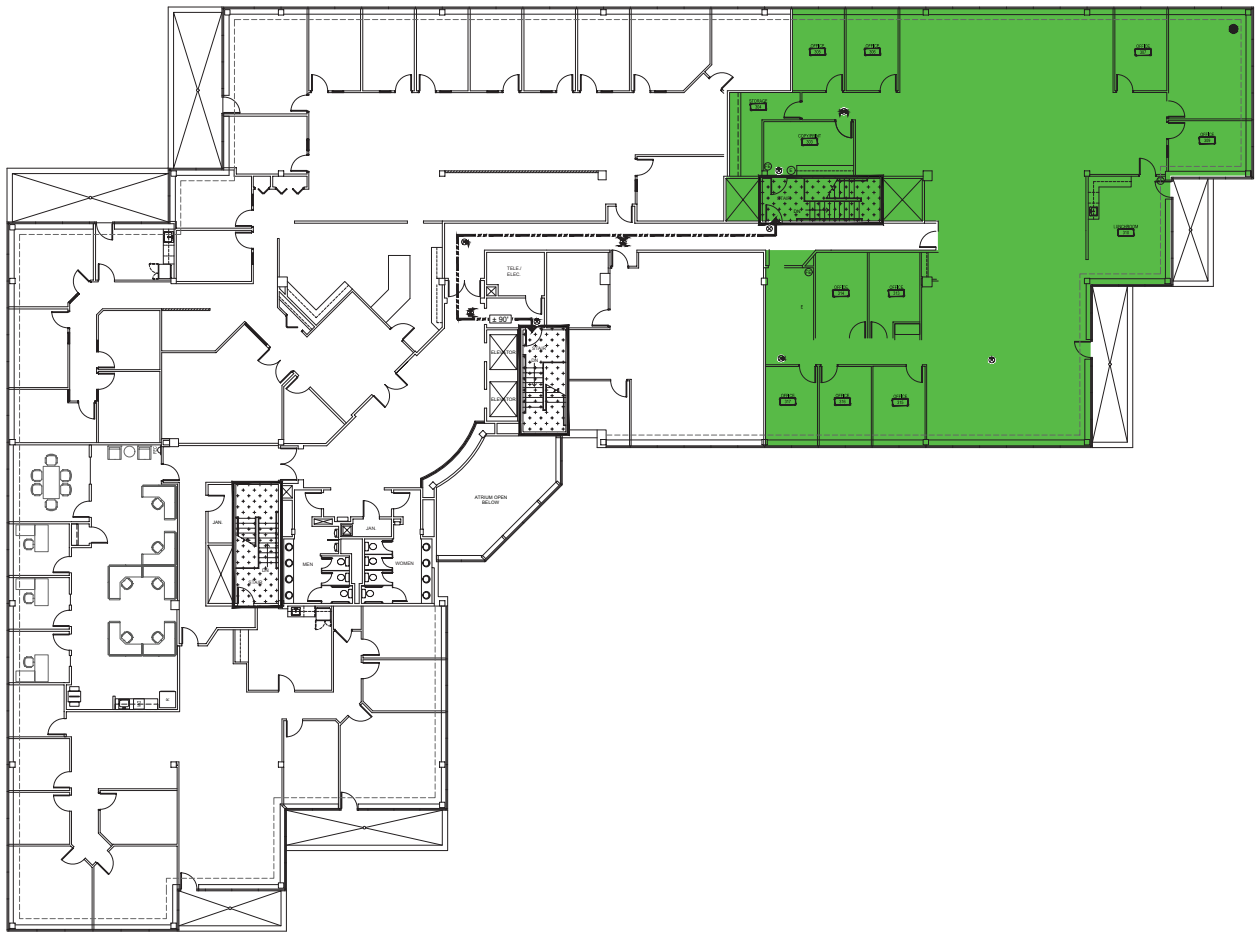

250,000 SF
CLASS A OFFICE CAMPUS
IN WAYNE, PA

BAY COLONY

NEWMARK

565 EAST SWEDES FORD ROAD | 3RD FLOOR | ±7,016 SF
(4,625 SF & ±2,391 SF)

NEWMARK

610 Freedom Business Center Drive
Suite 310
King of Prussia, PA 19406
t 610-265-0600 | nrmk.com