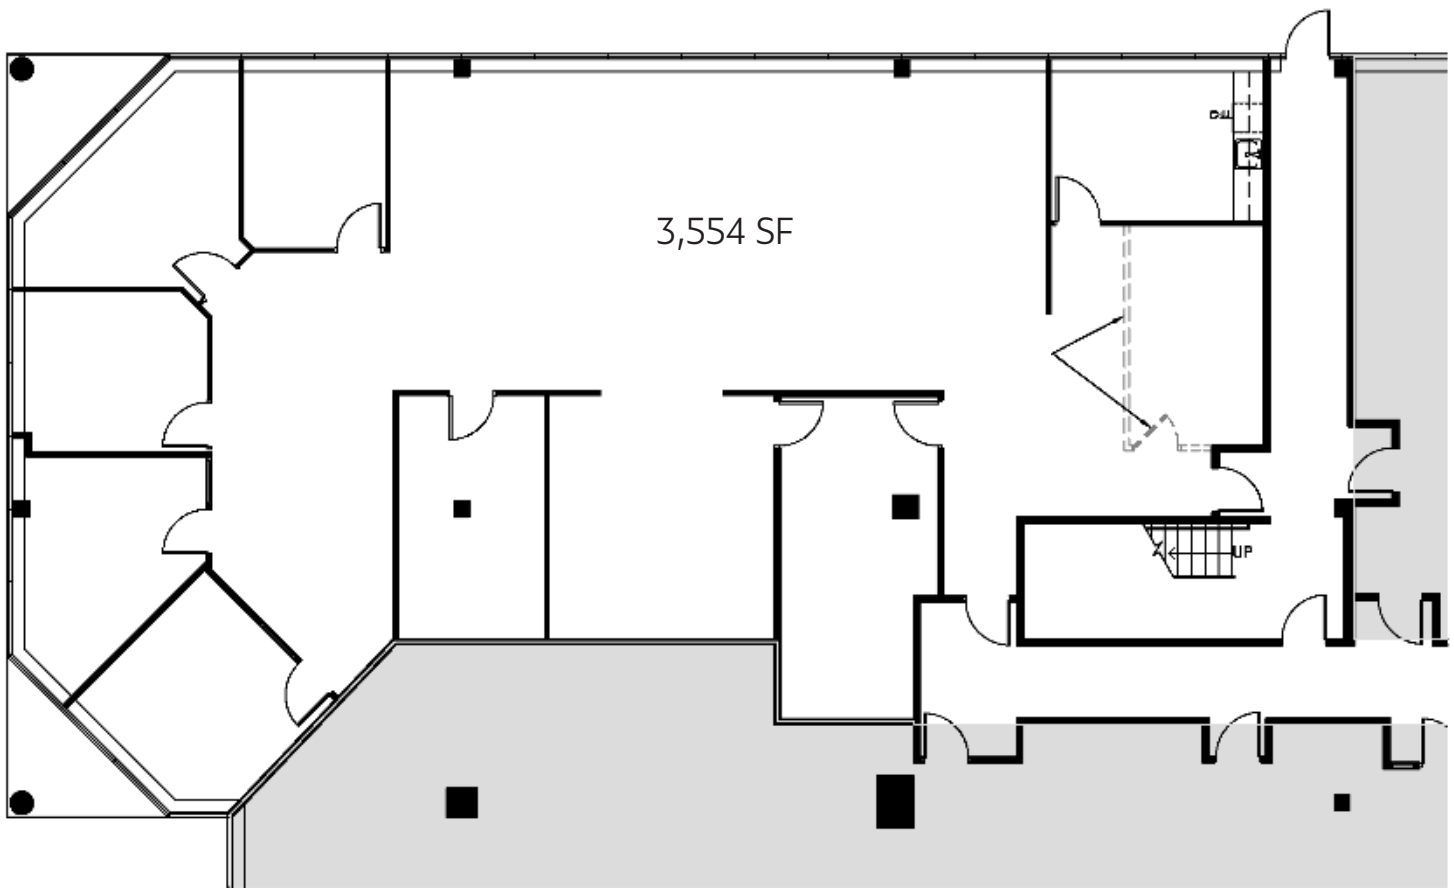

BAY COLONY

250,000 SF

CLASS A OFFICE CAMPUS
IN WAYNE, PA

NEWMARK

575 EAST SWEDESFORD ROAD | 1ST FLOOR | 3,554 SF

NEWMARK

610 Freedom Business Center Drive
Suite 310
King of Prussia, PA 19406
t 610-265-0600 | nmrk.com