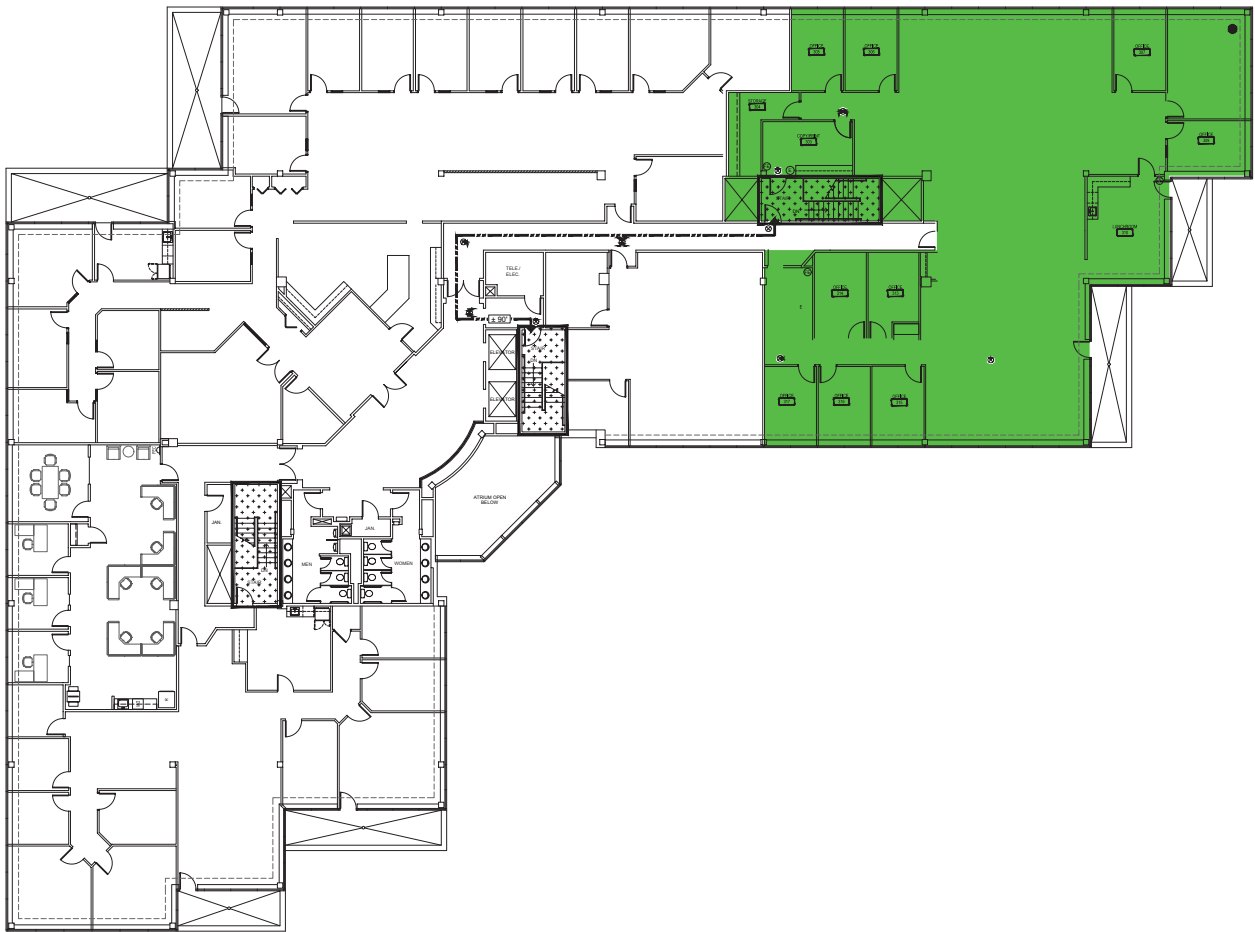

250,000 SF
CLASS A OFFICE CAMPUS
IN WAYNE, PA

BAY COLONY

NEWMARK

565 EAST SWEDES FORD ROAD | 3RD FLOOR | ±7,016 SF
(4,625 SF & ±2,391 SF)

NEWMARK

610 Freedom Business Center Drive
Suite 310
King of Prussia, PA 19406
t 610-265-0600 | nmrk.com