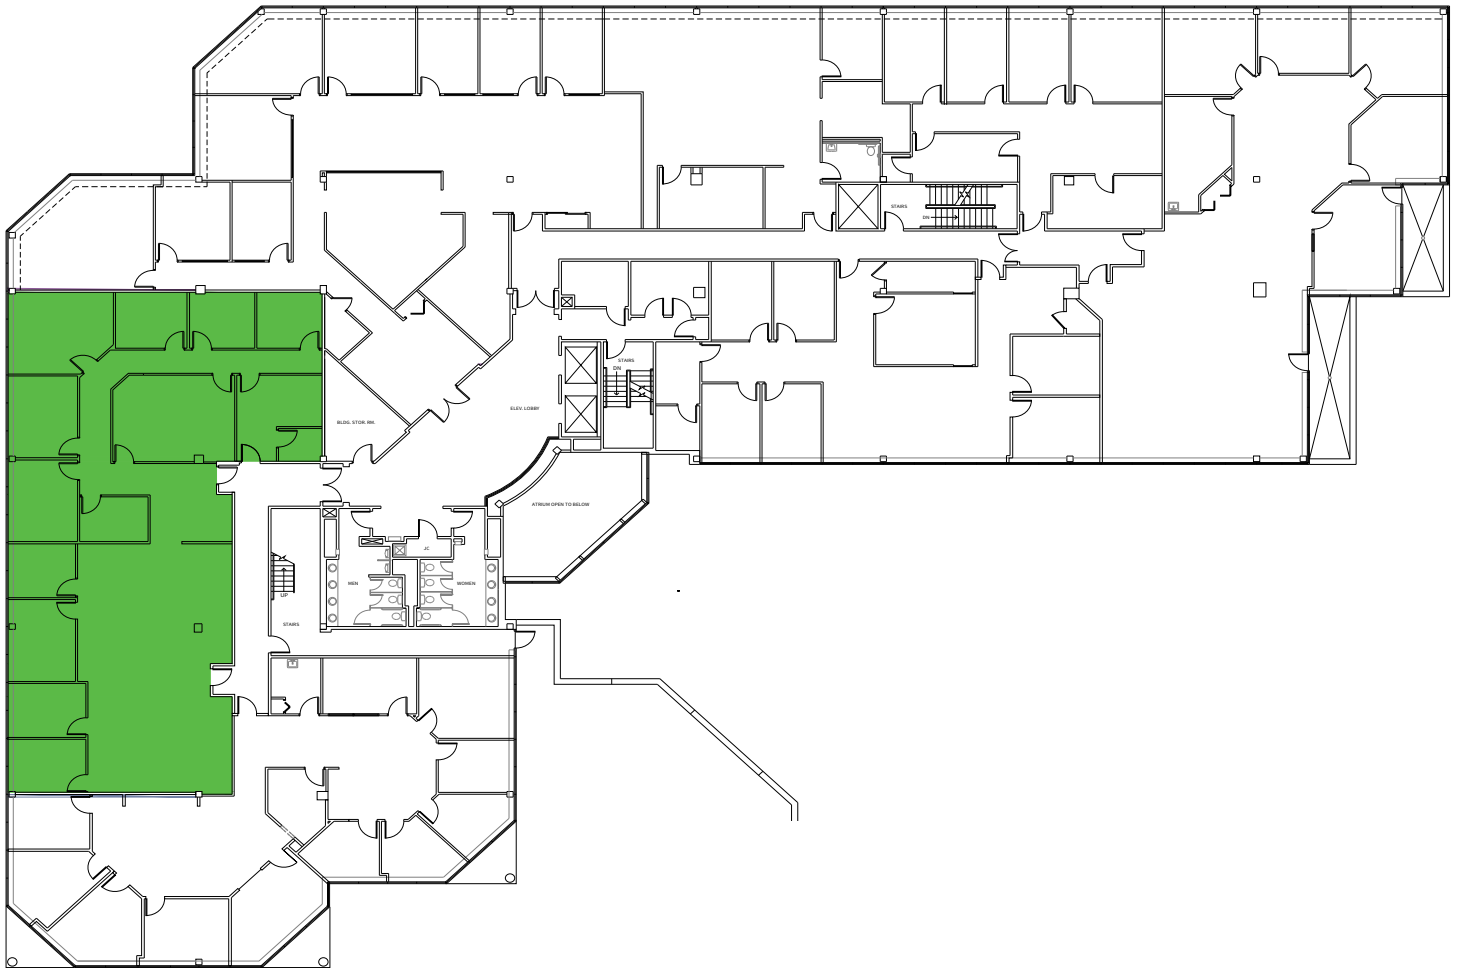

250,000 SF
CLASS A OFFICE CAMPUS
IN WAYNE, PA

BAY COLONY

NEWMARK

565 EAST SWEDES FORD ROAD | SUITE 220 | 4,409 SF

NEWMARK

610 Freedom Business Center Drive
Suite 310
King of Prussia, PA 19406
t 610-265-0600 | nmrk.com