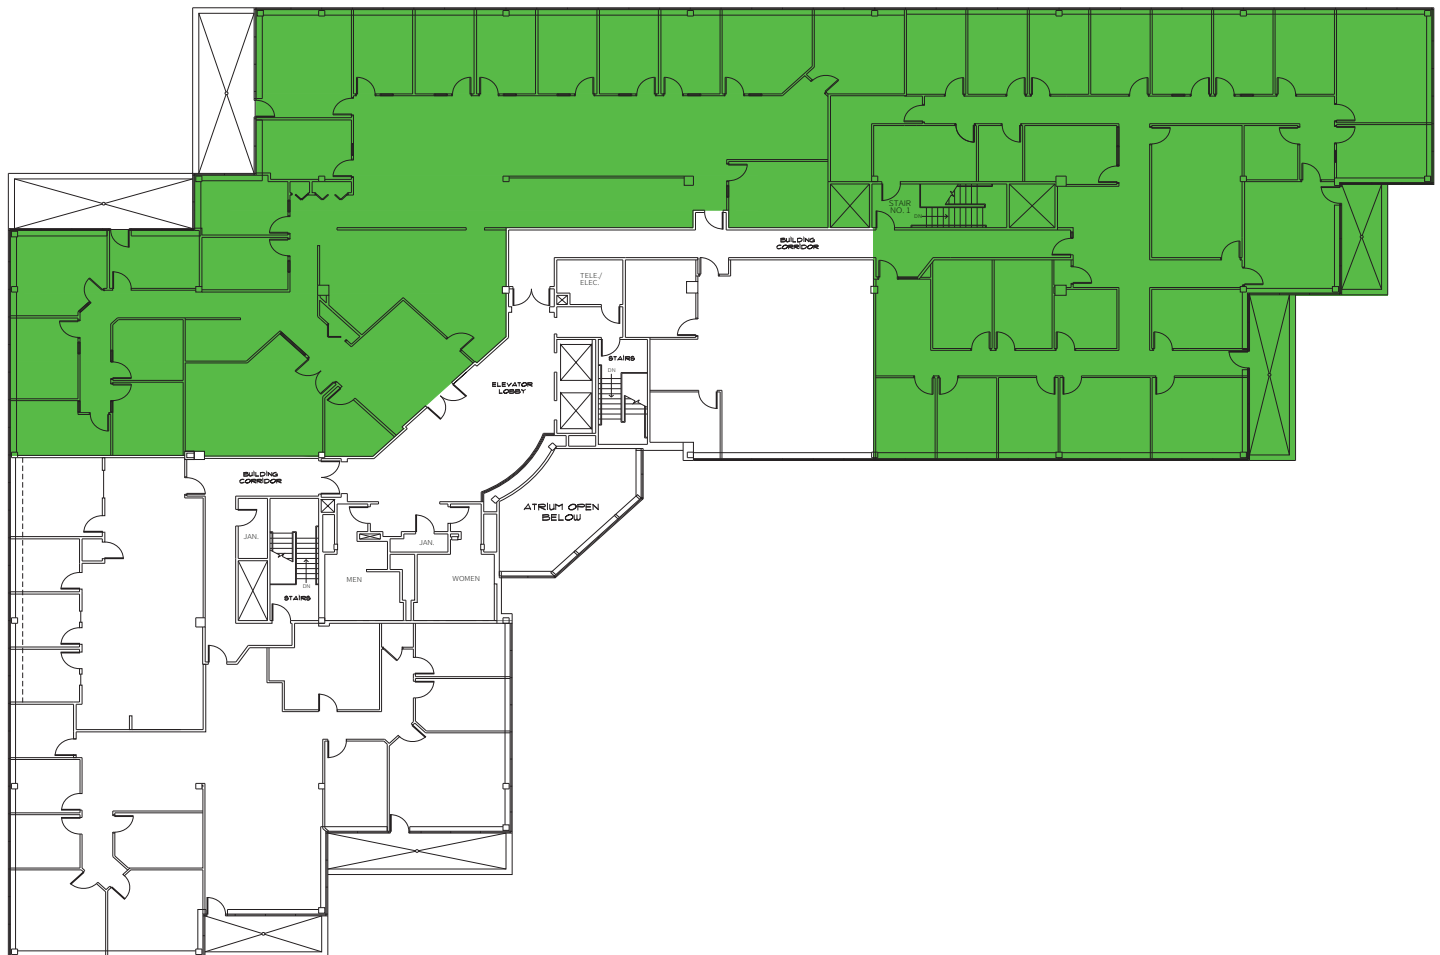

250,000 SF
CLASS A OFFICE CAMPUS
IN WAYNE, PA

BAY COLONY

NEWMARK

565 EAST SWEDES FORD ROAD | THIRD FLOOR | 2,391 SF - 15,033 SF

NEWMARK

610 Freedom Business Center Drive
Suite 310
King of Prussia, PA 19406
t 610-265-0600 | nmrk.com