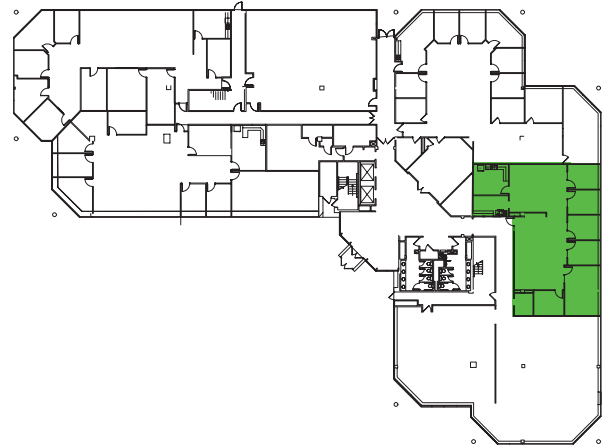

250,000 SF
CLASS A OFFICE CAMPUS
IN WAYNE, PA

BAY COLONY

NEWMARK

575 EAST SWEDESFORD ROAD | FIRST FLOOR | 2,725 SF

NEWMARK

610 Freedom Business Center Drive
Suite 310
King of Prussia, PA 19406
t 610-265-0600 | nmrk.com