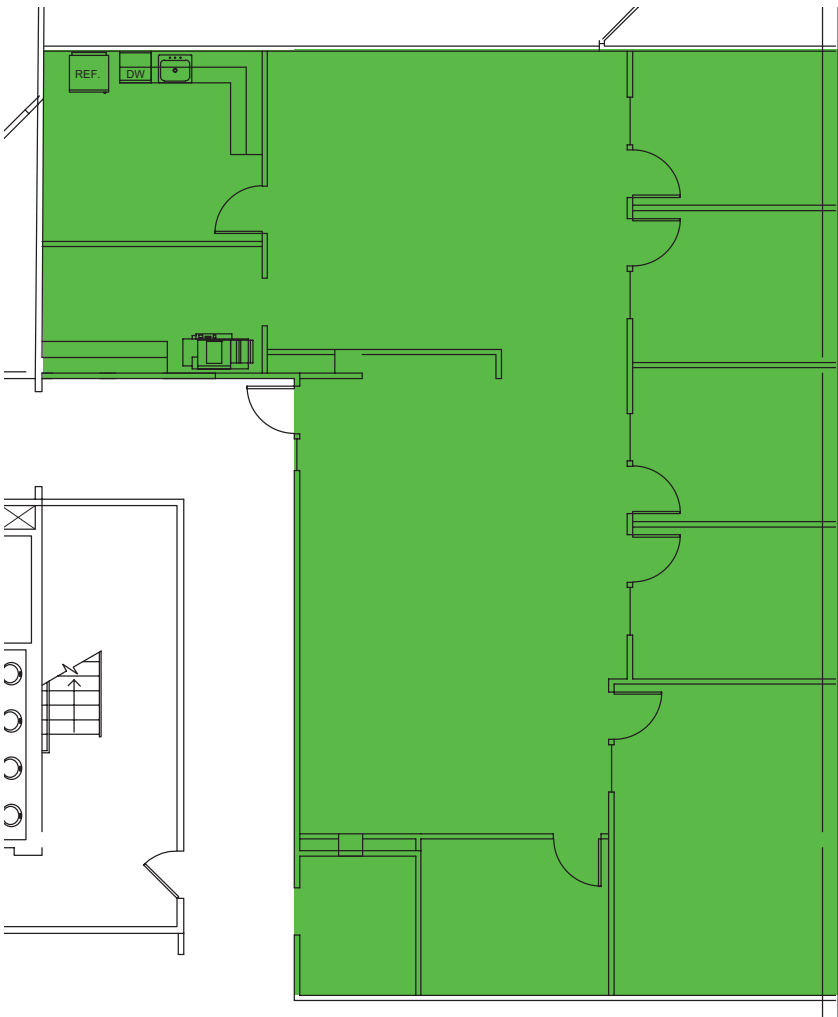

250,000 SF
CLASS A OFFICE CAMPUS
IN WAYNE, PA

BAY COLONY

NEWMARK

575 EAST SWEDESFORD ROAD | FIRST FLOOR | 2,725 SF

NEWMARK

610 Freedom Business Center Drive
Suite 310
King of Prussia, PA 19406
t 610-265-0600 | nmrk.com