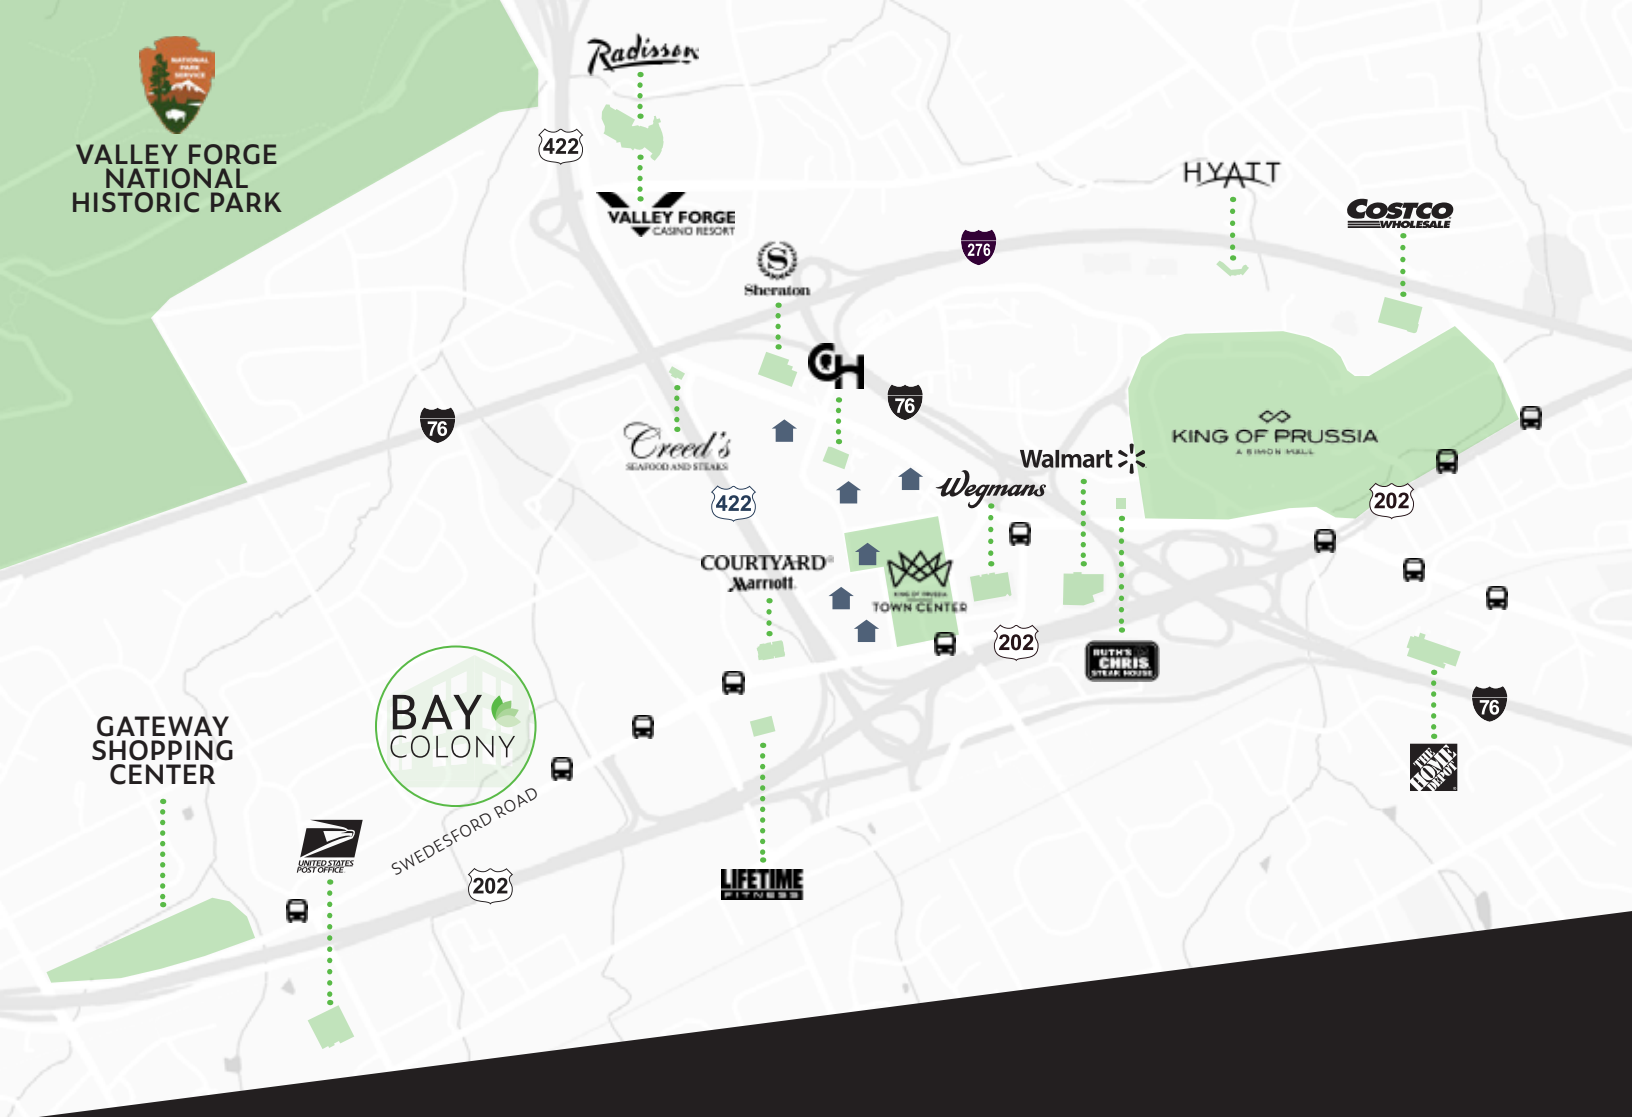

LOCATION HIGHLIGHTS

30
MIN

Philadelphia International Airport

40
MIN

Wilmington, Delaware

25
MIN

Center City Philadelphia

10
MIN

Paoli Train Station

NEWMARK

PATRICK NOWLAN
Managing Director
t 610-755-6965
patrick.nowlan@nrmk.com

TUCKER McBRIDE
Associate Director
t 610-755-6921
tucker.mcbride@nrmk.com

610 Freedom Business Center Drive
Suite 310
King of Prussia, PA 19406
t 610-265-0600
nrmk.com

An Investment of
BRIDGE
INVESTMENT
GROUP

Licensed in Pennsylvania as Newmark Real Estate

The information contained herein has been obtained from sources deemed reliable but has not been verified and no guarantee, warranty or representation, either express or implied, is made with respect to such information. Terms of sale or lease and availability are subject to change or withdrawal without notice.