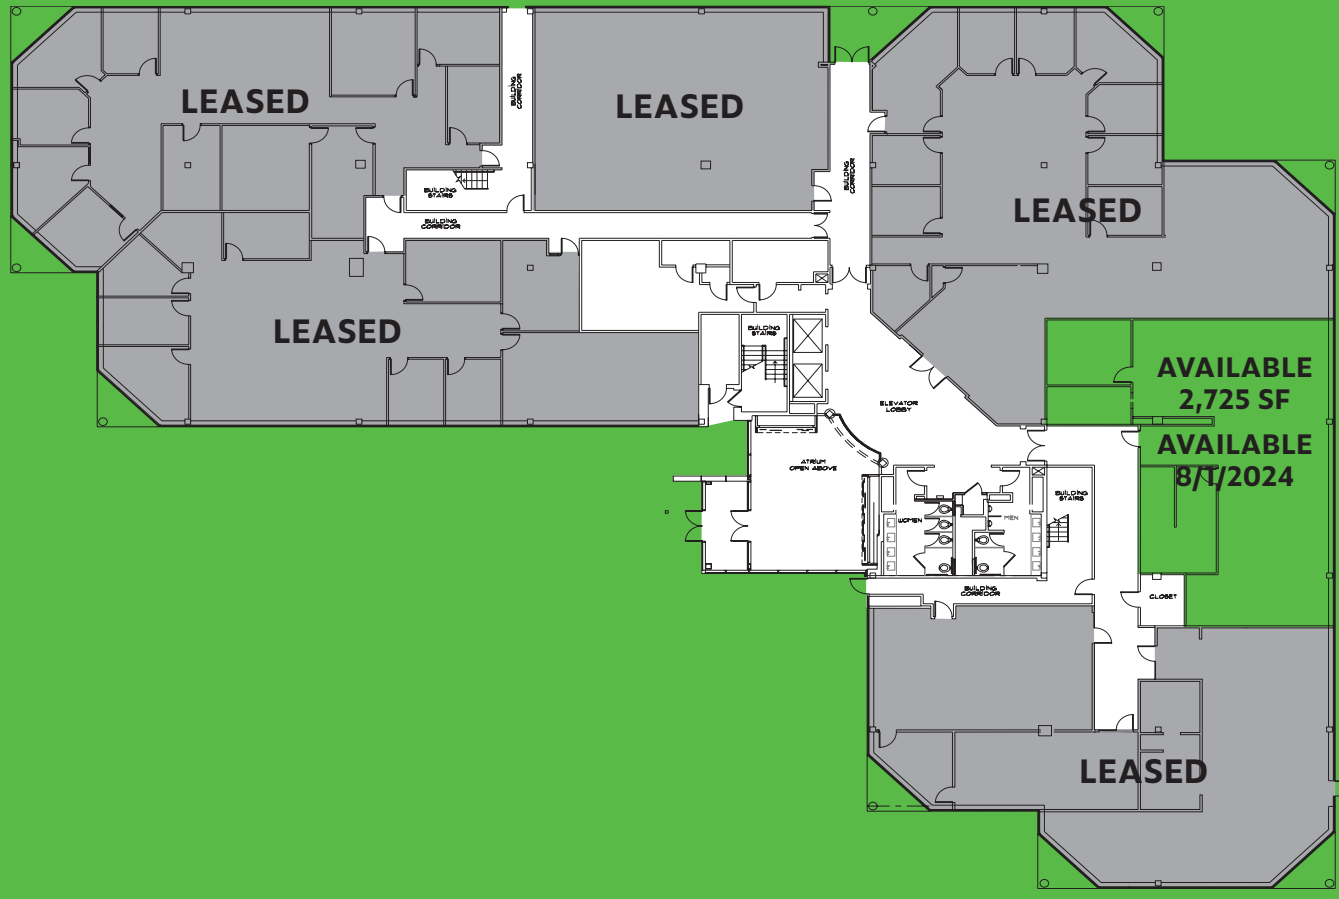

Recently renovated corridors, bathrooms and elevator cabs campus wide

Free Wi-Fi campus wide

Recently completed central café and conference center

Recently completed outdoor seating and collaborative areas

1ST FLOOR 2,725 SF AVAILABLE

**2ND FLOOR
7,542 SF**

AVAILABLE IMMEDIATELY

2ND FLOOR - 7,542 SF AVAILABLE

LOCATION HIGHLIGHTS

30
MIN

Philadelphia International Airport

40
MIN