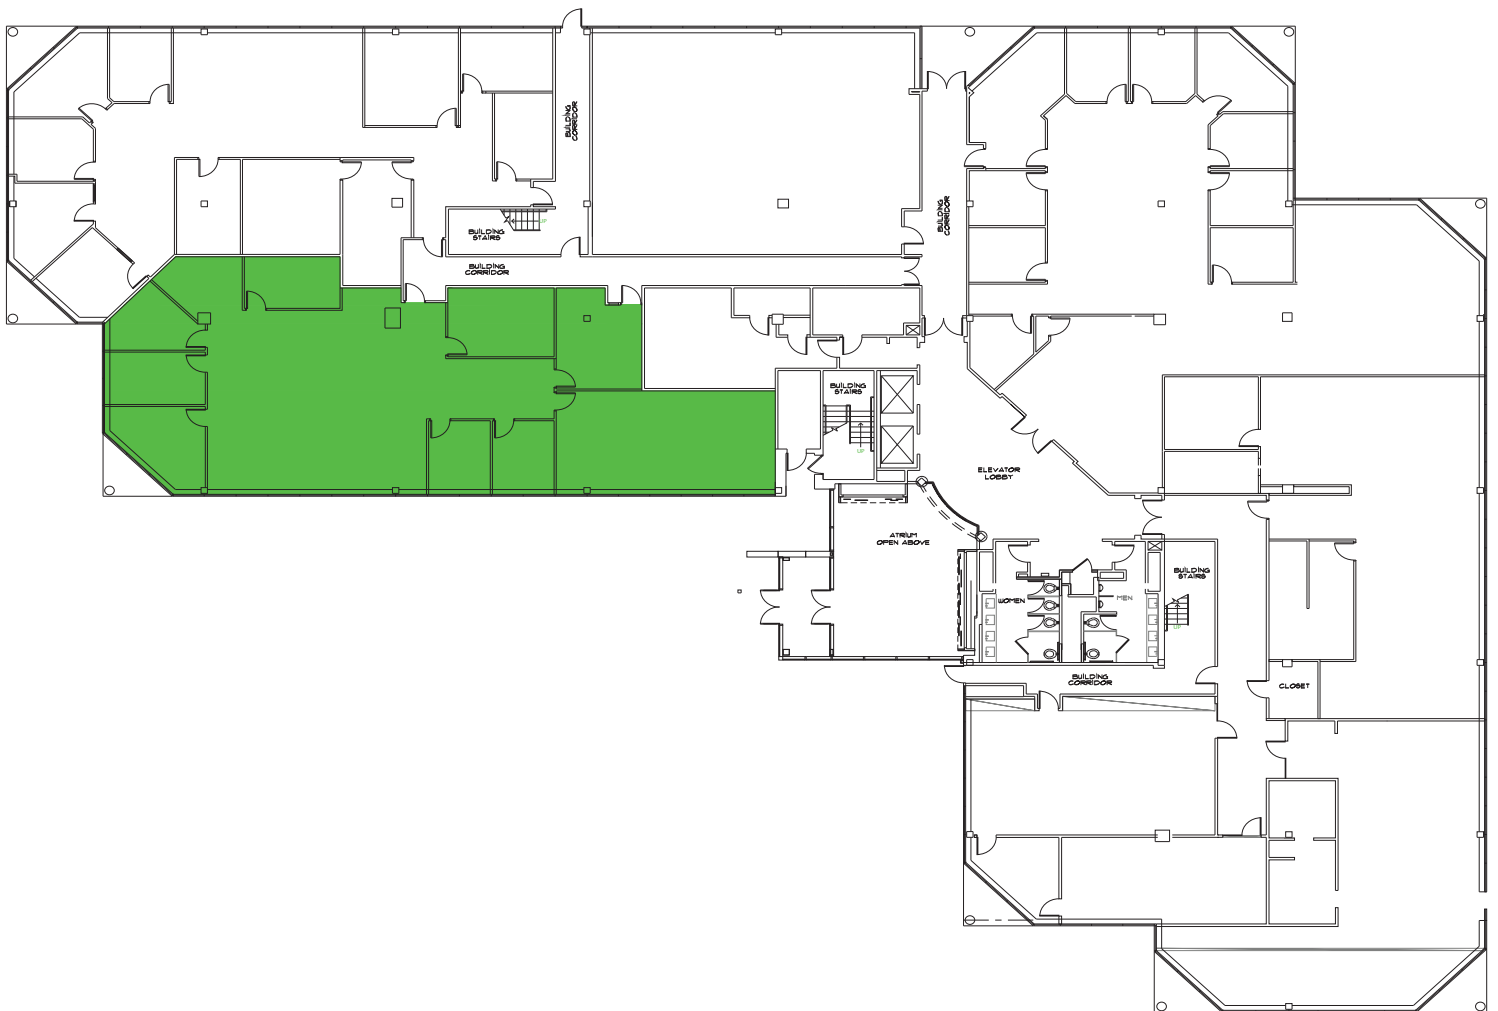

250,000 SF
CLASS A OFFICE CAMPUS
IN WAYNE, PA

BAY COLONY

NEWMARK

575 EAST SWEDESFORD ROAD | SUITE 102 | 4,671 SF

NEWMARK

610 Freedom Business Center Drive
Suite 310
King of Prussia, PA 19406
t 610-265-0600 | nmrk.com