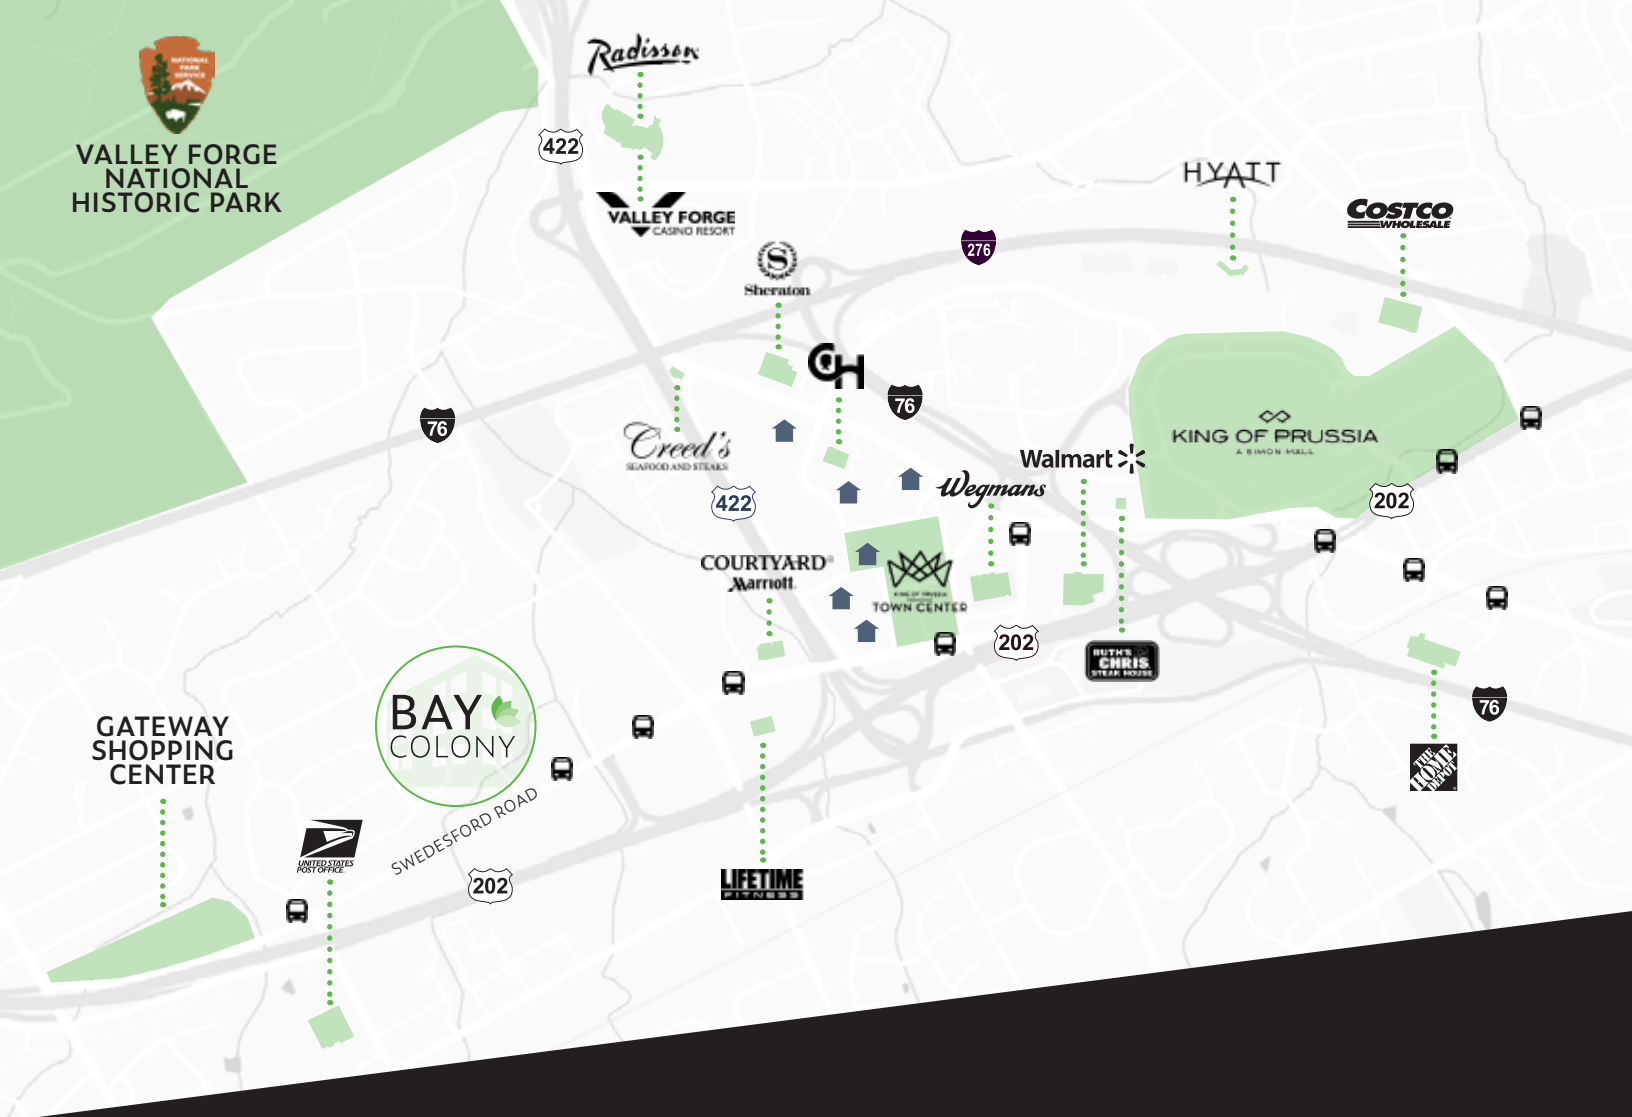

Additionally, Tredyffrin Township imposes NO gross receipt tax or wage tax, making Bay Colony the ideal place to locate your business.

CONFERENCE CENTER LOCATED IN BUILDING 575

CAFÉ LOCATED IN BUILDING 575

## LOCATION HIGHLIGHTS

**30**  
MIN

Philadelphia International Airport

**40**  
MIN

Wilmington, Delaware

**25**  
MIN

Center City Philadelphia

**10**  
MIN

Paoli Train Station