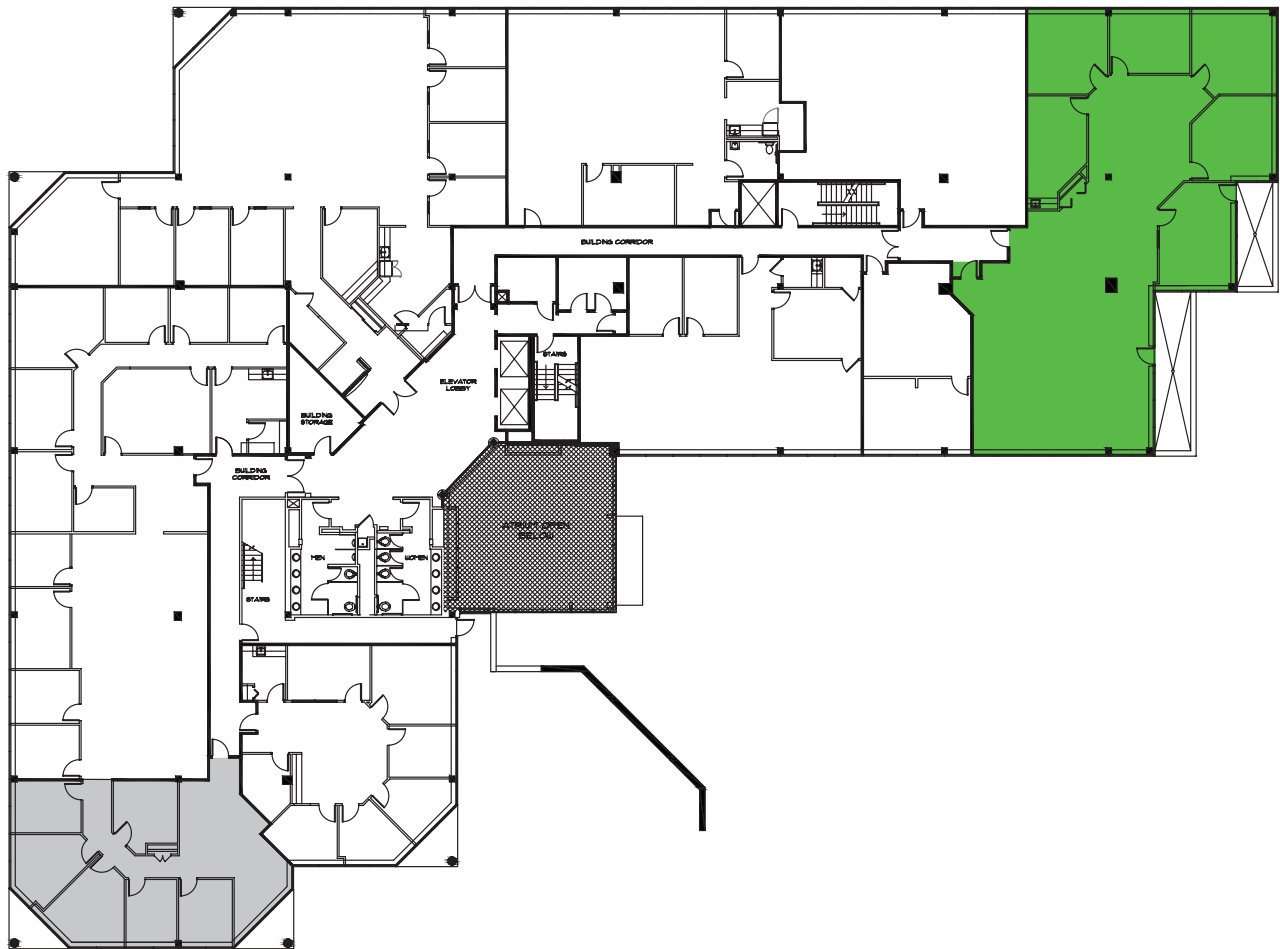

250,000 SF
CLASS A OFFICE CAMPUS
IN WAYNE, PA

BAY COLONY

NEWMARK

565 EAST SWEDESFORD ROAD | SECOND FLOOR | 4,097 SF

NEWMARK
1000 Continental Drive
Suite 200
King of Prussia, PA 19406
t 610-265-0600 | nrmk.com