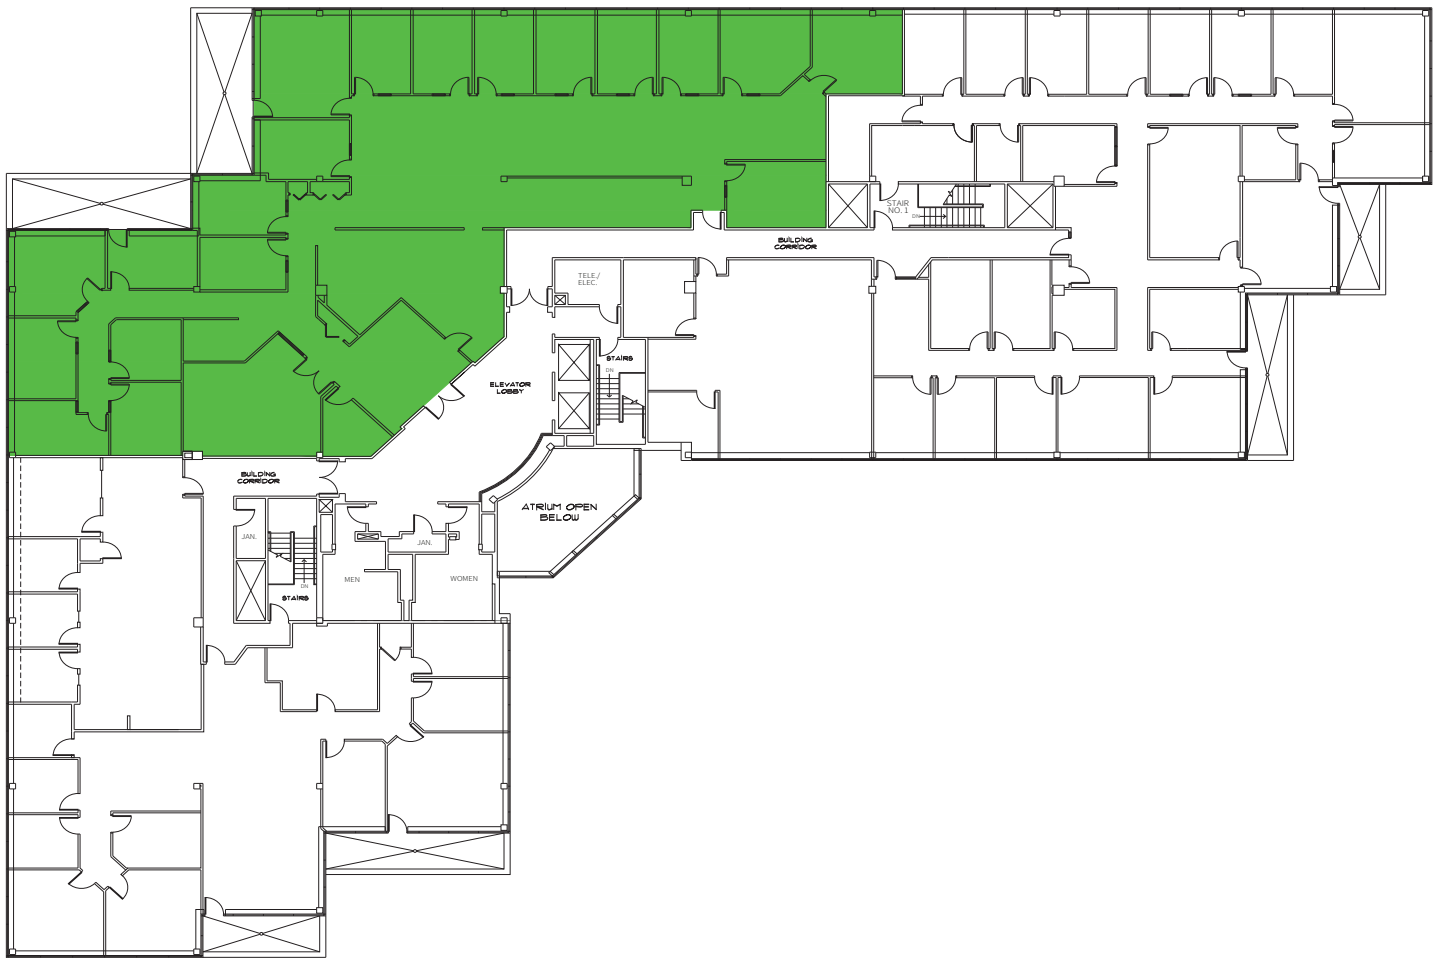

250,000 SF
CLASS A OFFICE CAMPUS
IN WAYNE, PA

BAY COLONY

NEWMARK

565 EAST SWEDESFORD ROAD | SUITE 330 | 8,017 SF

NEWMARK
1000 Continental Drive
Suite 200
King of Prussia, PA 19406
t 610-265-0600 | nmrk.com