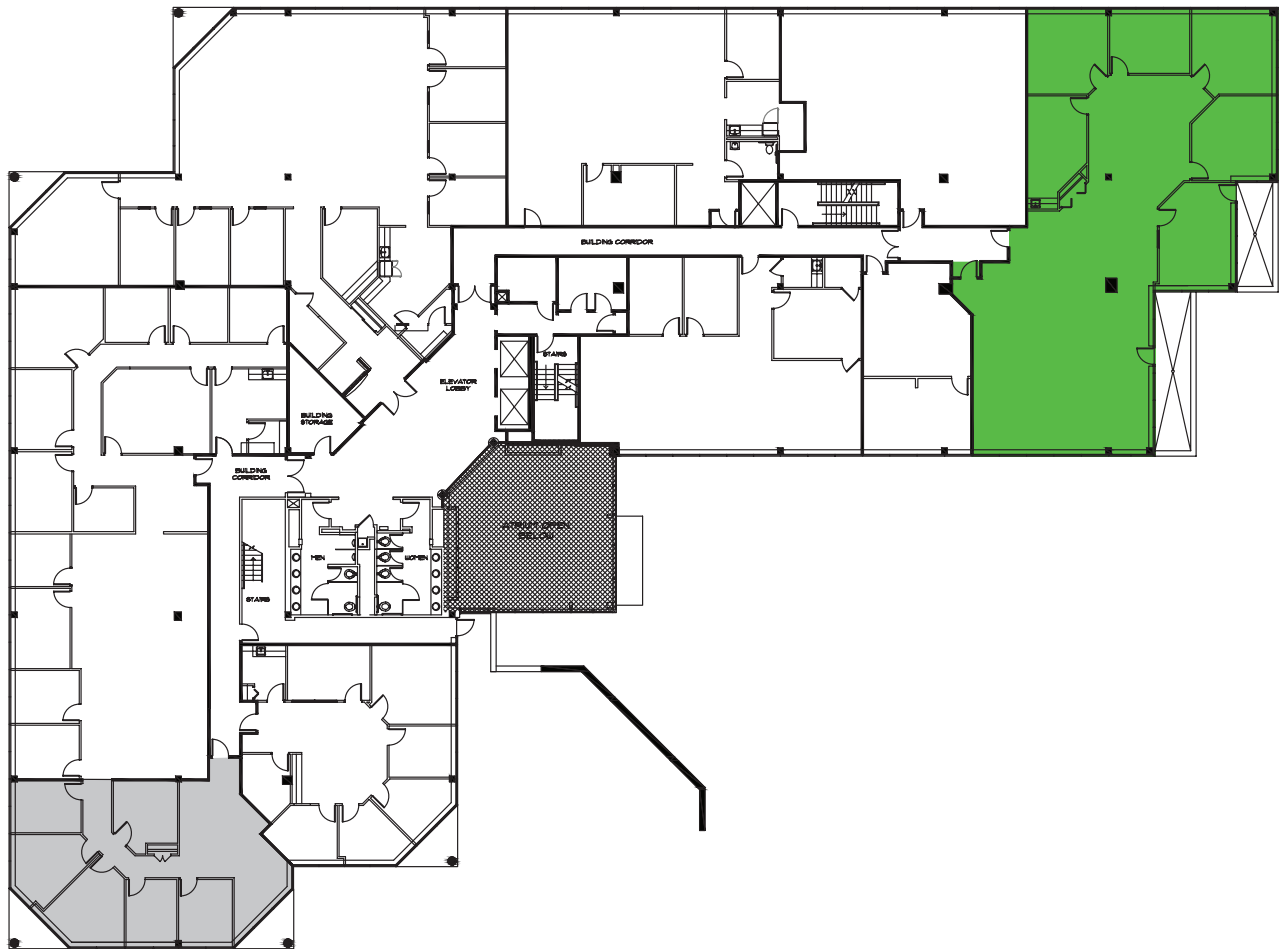

250,000 SF
CLASS A OFFICE CAMPUS
IN WAYNE, PA

BAY COLONY

NEWMARK

565 EAST SWEDESFORD ROAD | SECOND FLOOR | 4,144 SF

NEWMARK
1000 Continental Drive
Suite 200
King of Prussia, PA 19406
t 610-265-0600 | nmrk.com