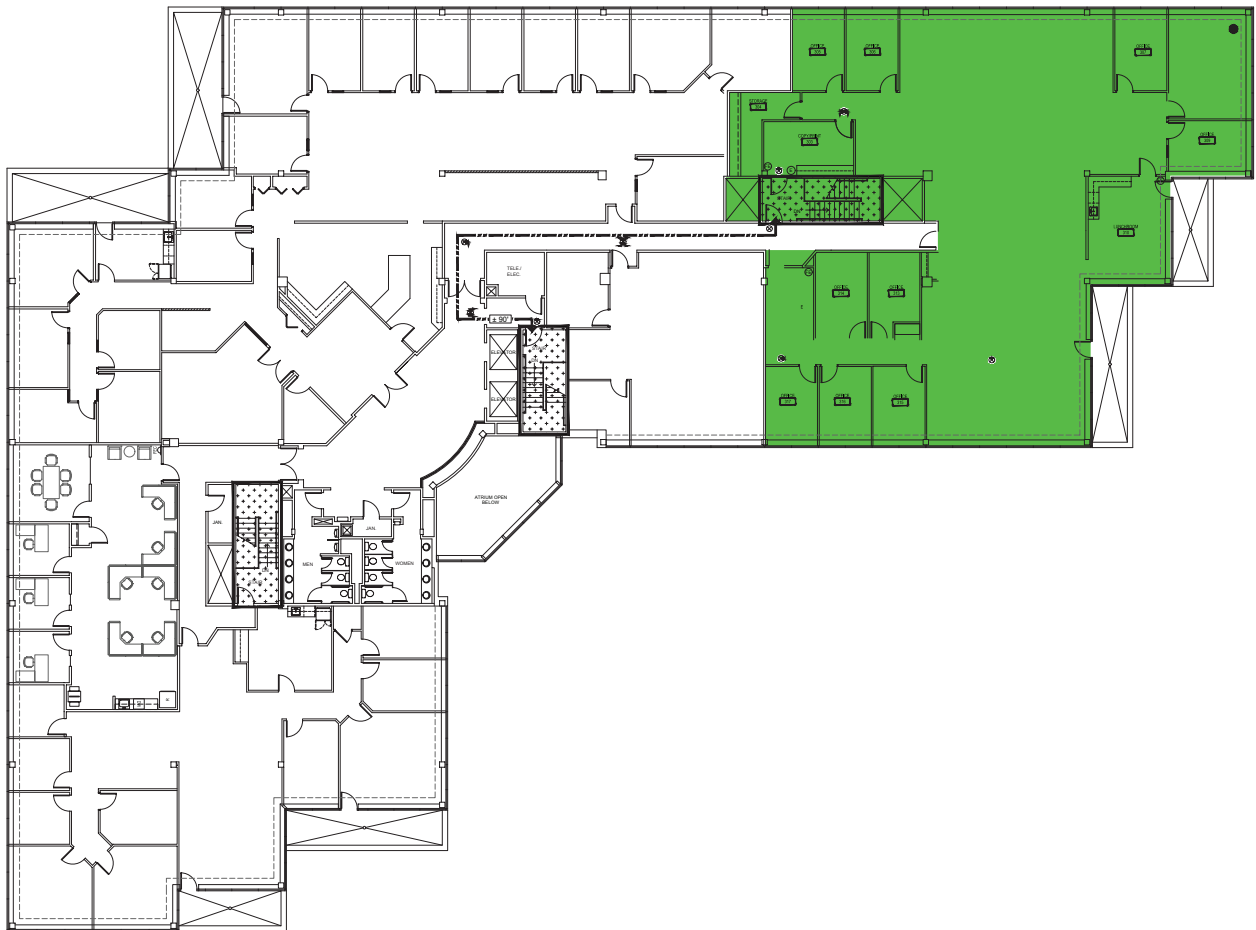

250,000 SF
CLASS A OFFICE CAMPUS
IN WAYNE, PA

BAY COLONY

NEWMARK

565 EAST SWEDES FORD ROAD | 3RD FLOOR | ±7,016 SF
(4,625 SF & ±2,391 SF)

NEWMARK
1000 Continental Drive
Suite 200
King of Prussia, PA 19406
t 610-265-0600 | nmrk.com