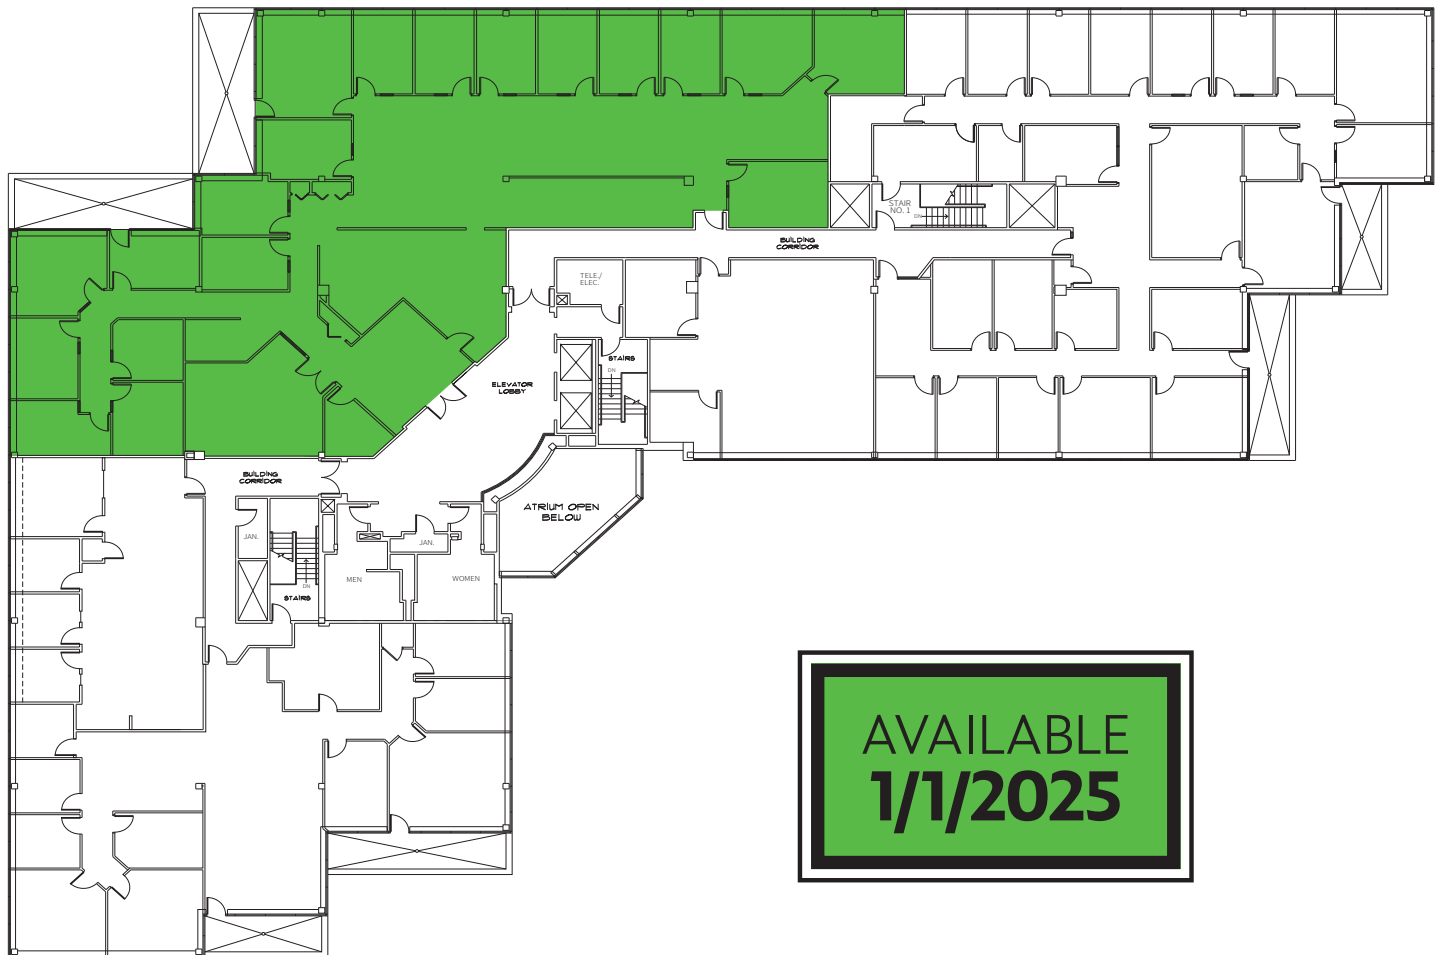

250,000 SF
CLASS A OFFICE CAMPUS
IN WAYNE, PA

BAY COLONY

NEWMARK

565 EAST SWEDESFORD ROAD | SUITE 330 | 8,329 SF

**AVAILABLE
1/1/2025**

NEWMARK
1000 Continental Drive
Suite 200
King of Prussia, PA 19406
t 610-265-0600 | nmrk.com