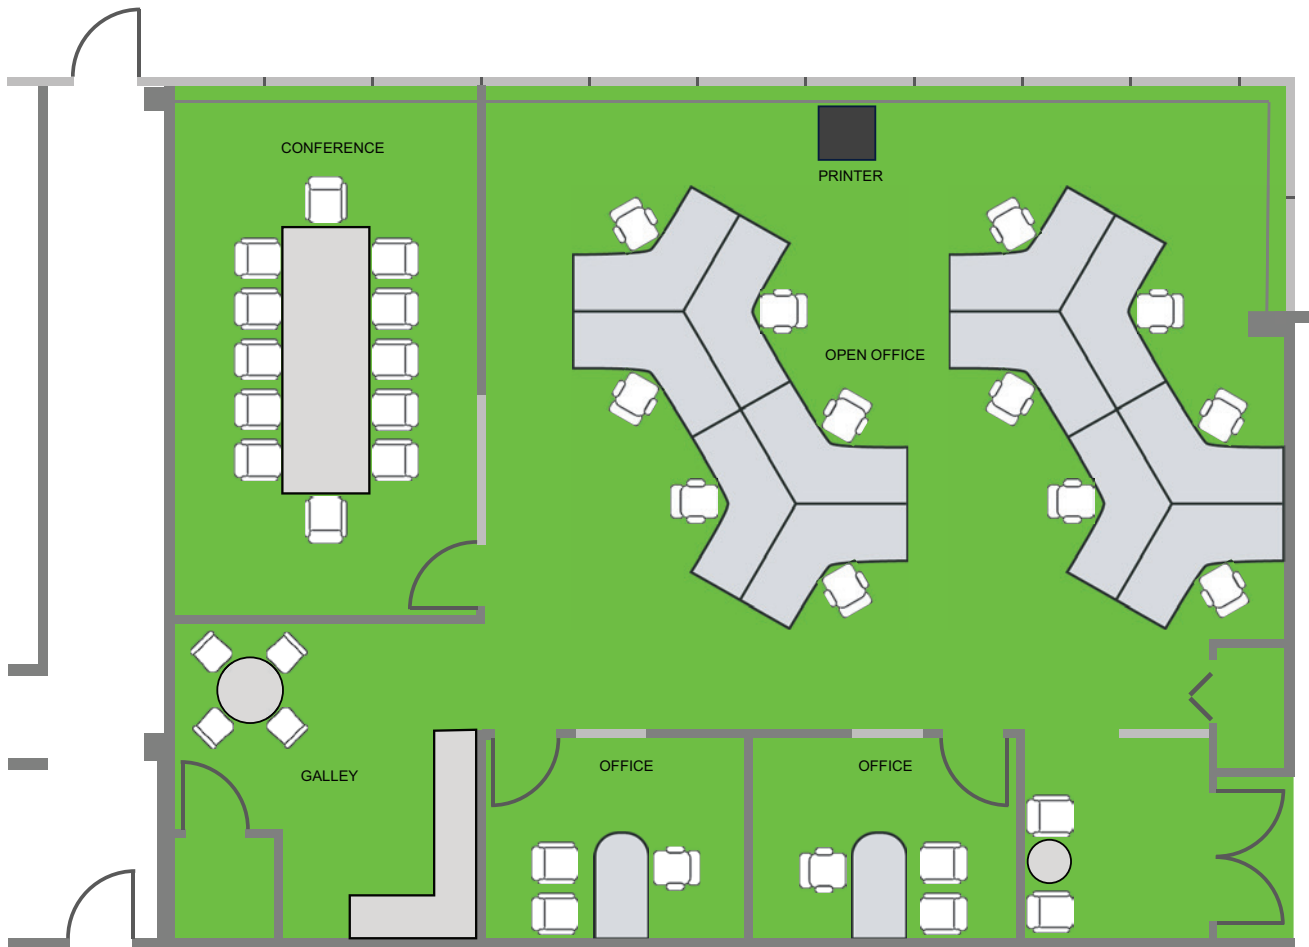

250,000 SF
CLASS A OFFICE CAMPUS
IN WAYNE, PA

BAY COLONY

NEWMARK

575 EAST SWEDESFORD ROAD | FIRST FLOOR | 2,385 SF

NEWMARK
1000 Continental Drive
Suite 200
King of Prussia, PA 19406
t 610-265-0600 | nmrk.com