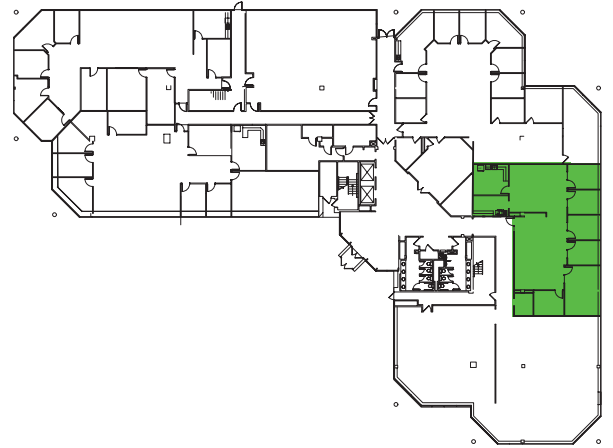

250,000 SF
CLASS A OFFICE CAMPUS
IN WAYNE, PA

BAY COLONY

NEWMARK

575 EAST SWEDESFORD ROAD | FIRST FLOOR | 2,725 SF

NEWMARK
1000 Continental Drive
Suite 200
King of Prussia, PA 19406
t 610-265-0600 | nmrk.com