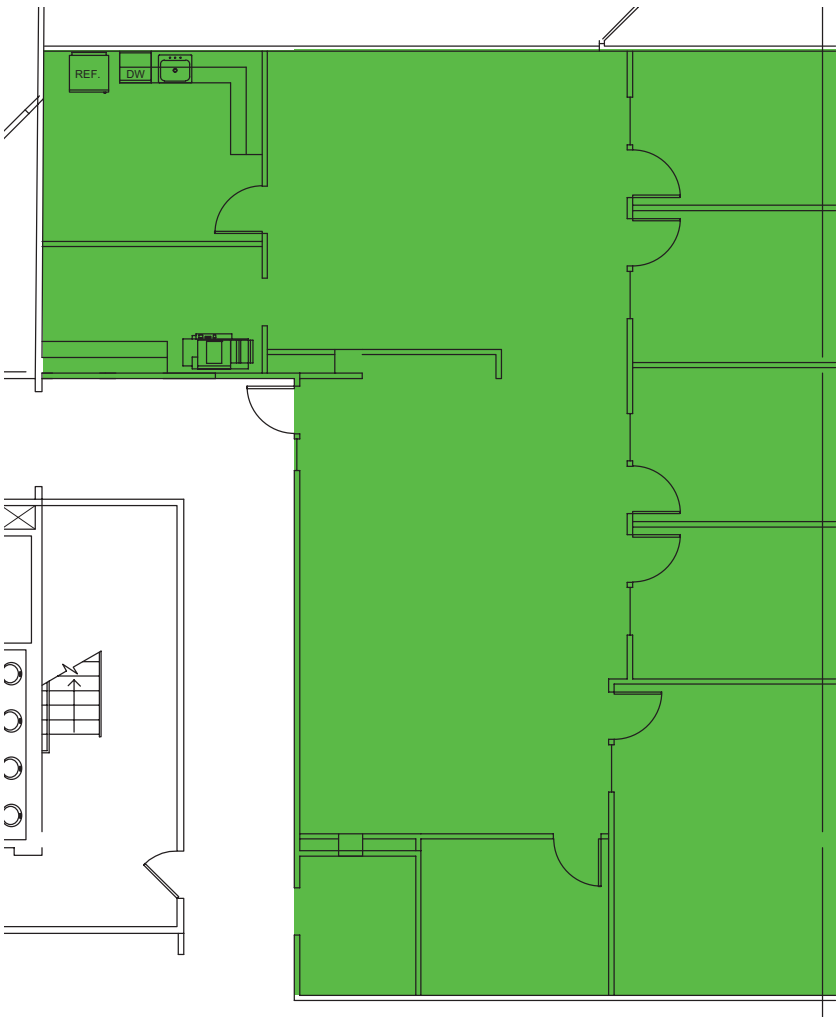

250,000 SF
CLASS A OFFICE CAMPUS
IN WAYNE, PA

BAY COLONY

NEWMARK

575 EAST SWEDESFORD ROAD | FIRST FLOOR | 2,725 SF

NEWMARK
1000 Continental Drive
Suite 200
King of Prussia, PA 19406
t 610-265-0600 | nmrk.com