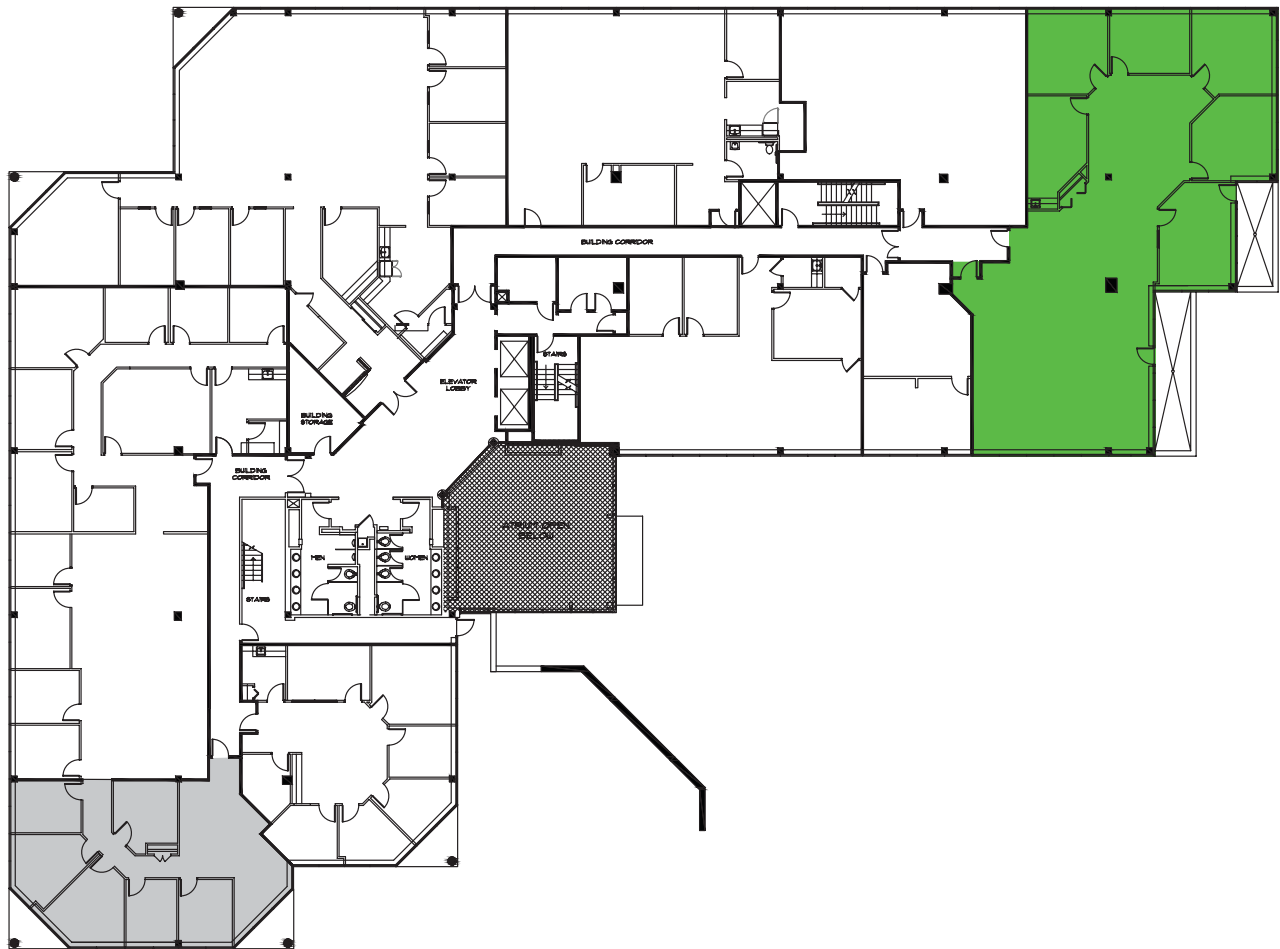

250,000 SF
CLASS A OFFICE CAMPUS
IN WAYNE, PA

BAY COLONY

NEWMARK

565 EAST SWEDESFORD ROAD | SECOND FLOOR | 4,097 SF

NEWMARK
1000 Continental Drive
Suite 200
King of Prussia, PA 19406
t 610-265-0600 | nmrk.com