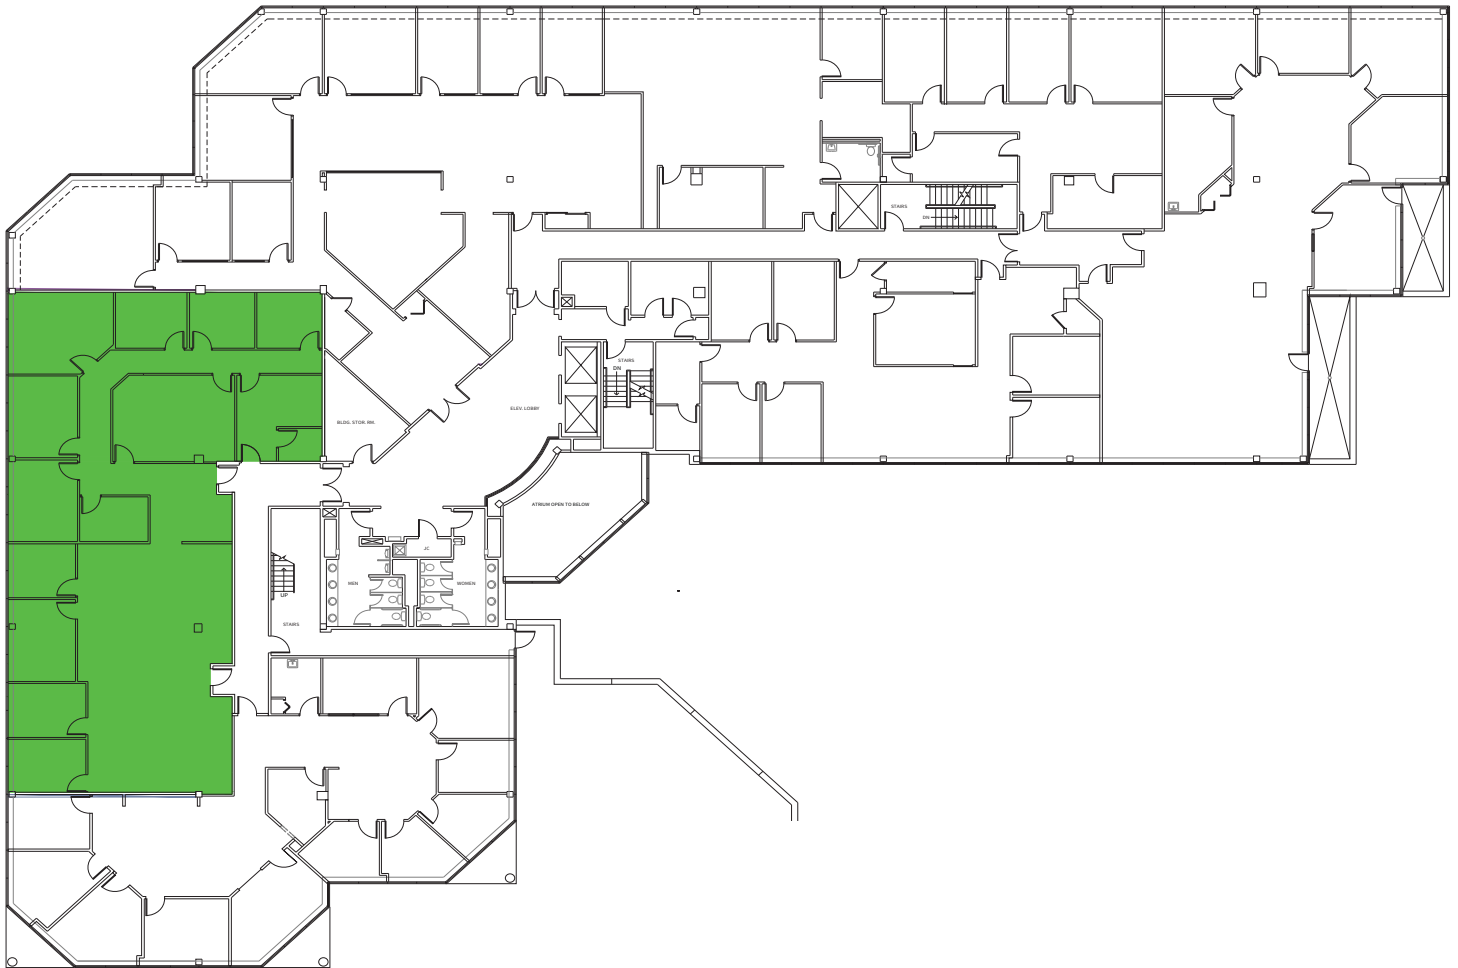

250,000 SF
CLASS A OFFICE CAMPUS
IN WAYNE, PA

BAY COLONY

NEWMARK

565 EAST SWEDES FORD ROAD | SUITE 220 | 4,409 SF

NEWMARK
1000 Continental Drive
Suite 200
King of Prussia, PA 19406
t 610-265-0600 | nmrk.com