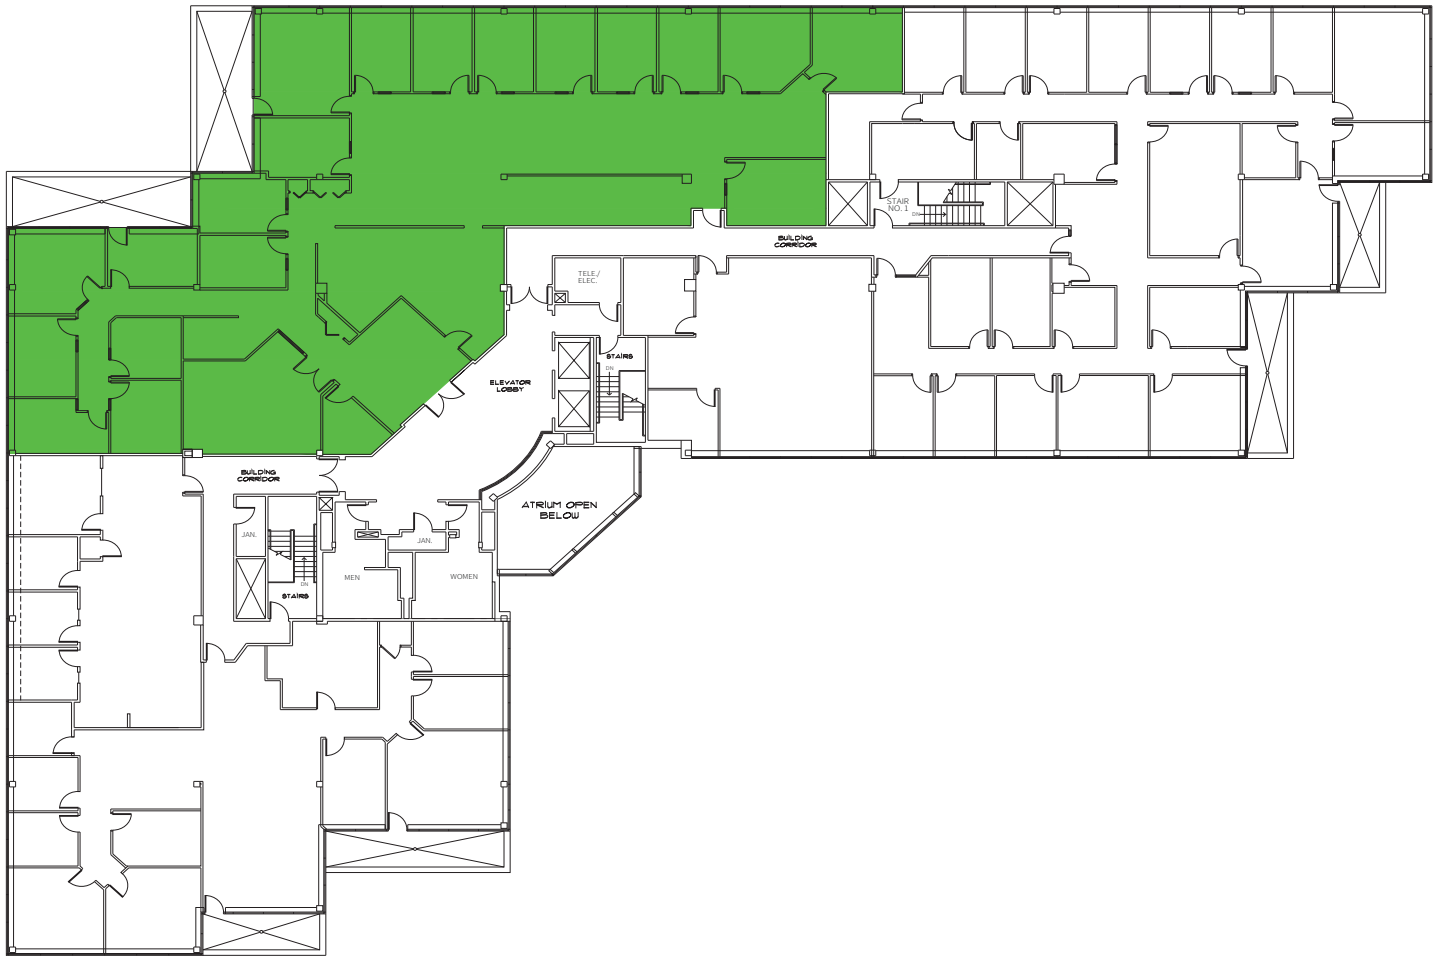

250,000 SF
CLASS A OFFICE CAMPUS
IN WAYNE, PA

BAY COLONY

NEWMARK

565 EAST SWEDESFORD ROAD | SUITE 330 | 8,329 SF

NEWMARK
1000 Continental Drive
Suite 200
King of Prussia, PA 19406
t 610-265-0600 | nmrk.com