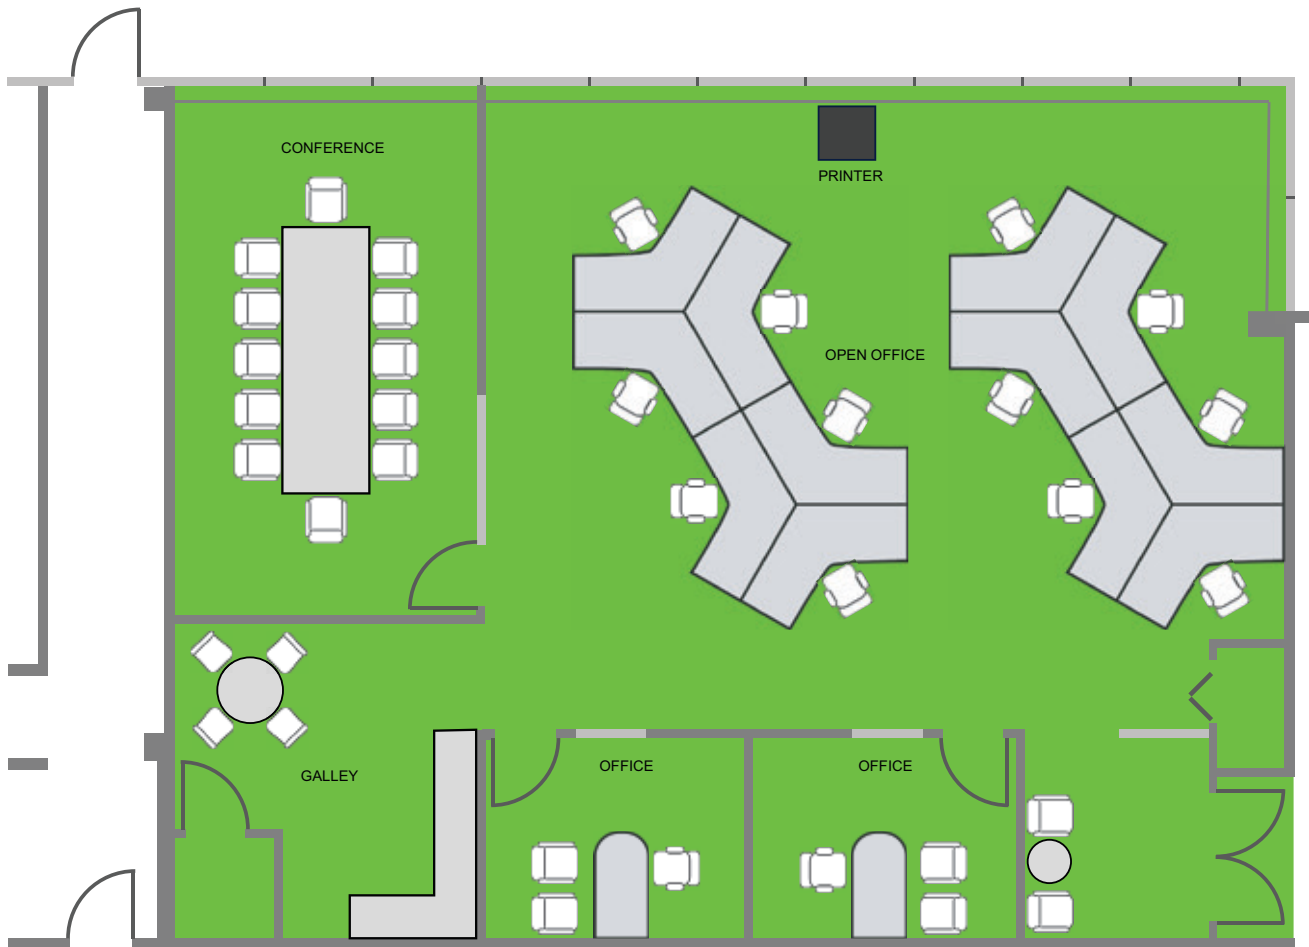

250,000 SF
CLASS A OFFICE CAMPUS
IN WAYNE, PA

BAY COLONY

NEWMARK

575 EAST SWEDESFORD ROAD | FIRST FLOOR | 2,385 SF

NEWMARK
1000 Continental Drive
Suite 200
King of Prussia, PA 19406
t 610-265-0600 | nmrk.com