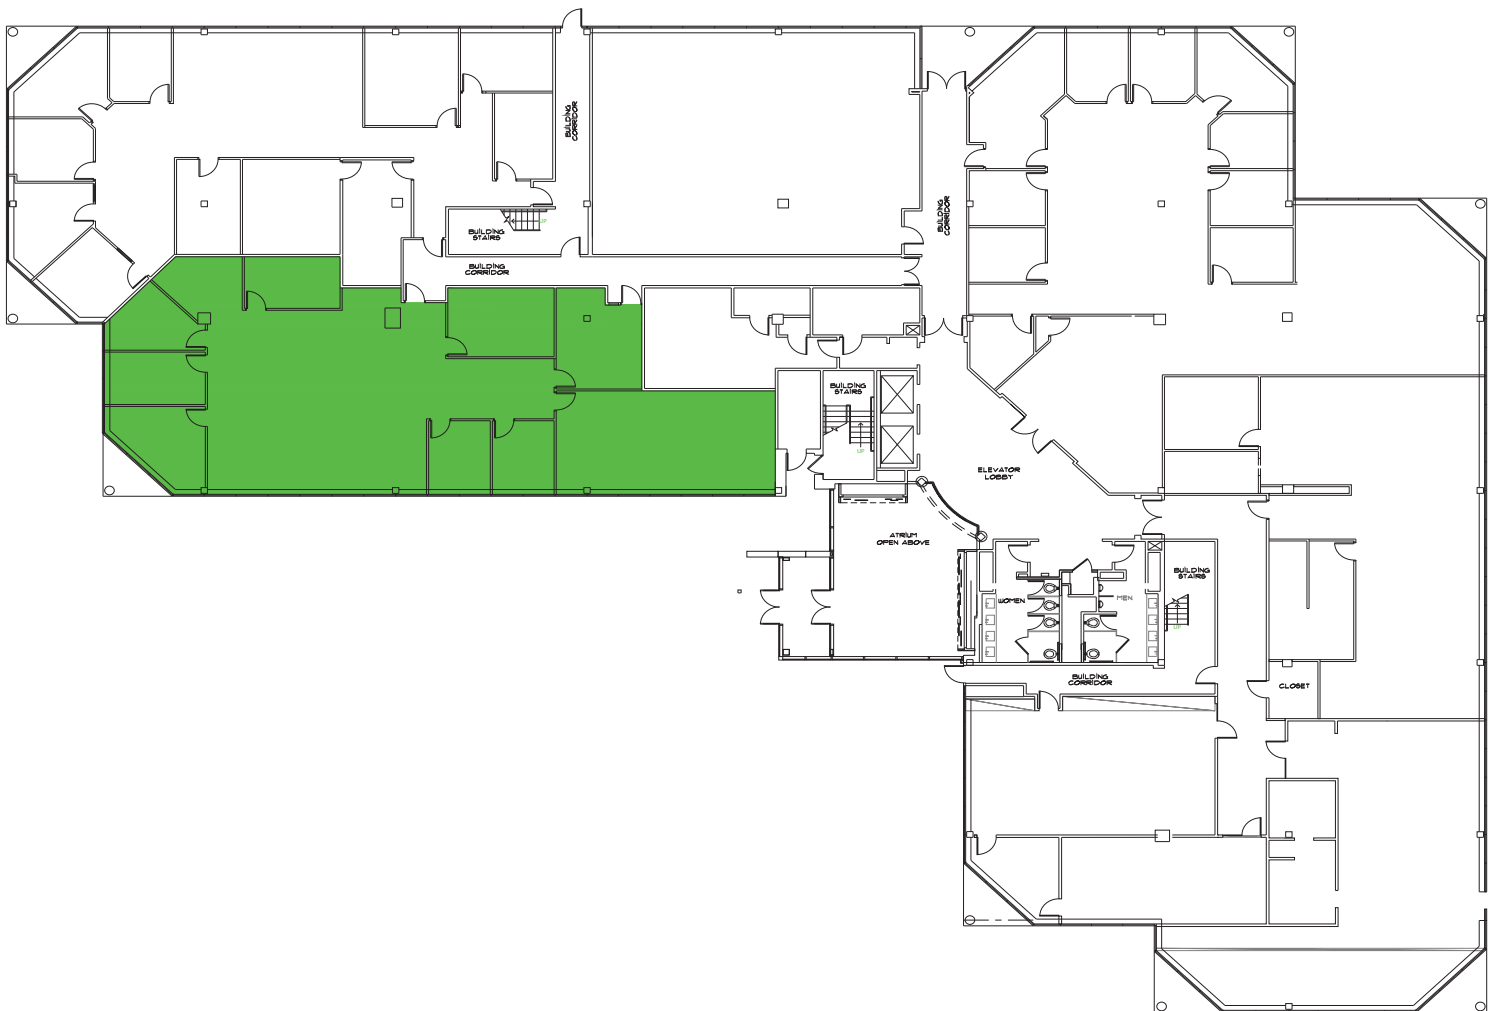

250,000 SF
CLASS A OFFICE CAMPUS
IN WAYNE, PA

BAY COLONY

NEWMARK

575 EAST SWEDESFORD ROAD | SUITE 102 | 4,671 SF

NEWMARK

1000 Continental Drive
Suite 200
King of Prussia, PA 19406
t 610-265-0600 | nmrk.com